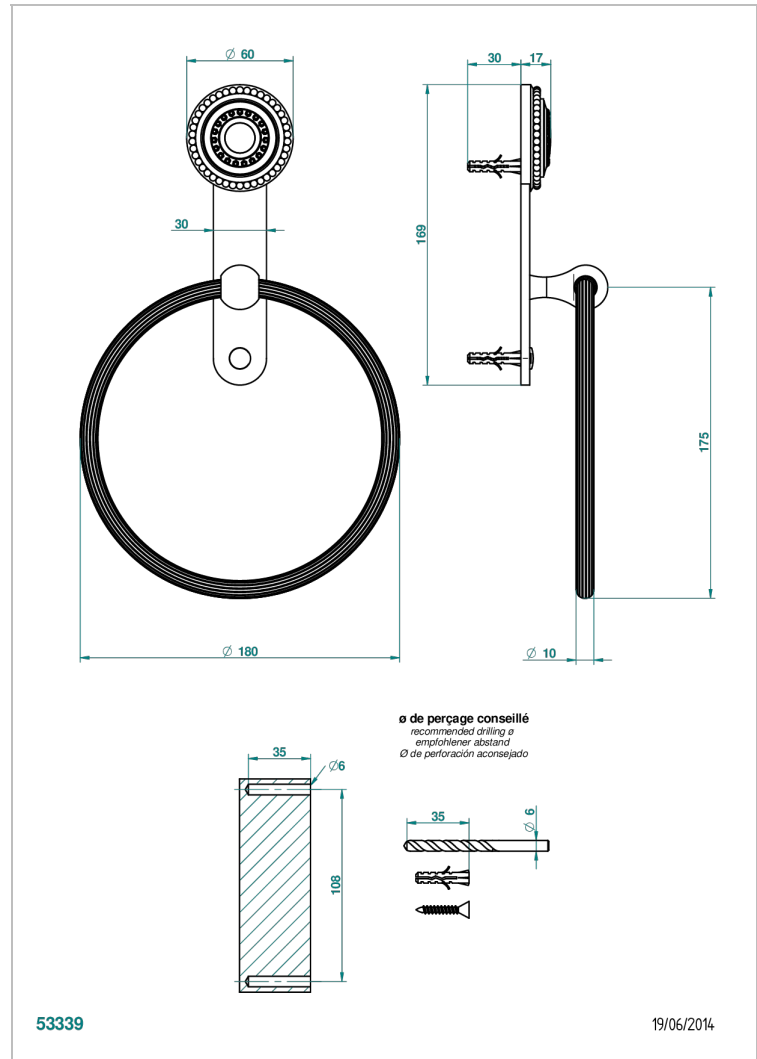

MONTE CARLO, GOLD PORCELAIN

U8B-504N

Single towel ring

THG[®]
PARIS

CHARACTERISTIC

- Monte Carlo, gold porcelain
- Single towel ring

AVAILABLE FINITIONS

Antique nickel - H28
Black ceram - D30
Lacquered light bronze - D01
Matt chrome - C02
Matt gold - F07
Matt nickel (color finish) - C01

Polished chrome (color finish) - A02
Polished chrome / Polished gold (color finish) - G02
Polished gold (color finish) - F01
Polished nickel - B01
Soft gold - F30
Soft matt gold - F31

Varnished matt antique red copper (color finish) - H07