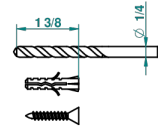

MONTE CARLO, GOLD PORCELAIN

U8B-504N

Single towel ring

THG®
PARIS

53339

19/06/2014

CHARACTERISTIC

- Monte Carlo, gold porcelain
- Single towel ring

AVAILABLE FINITIONS

Antique nickel - H28
Black ceram - D30
Lacquered light bronze - D01
Matt chrome - C02
Matt gold - F07
Matt nickel (color finish) - C01

Polished chrome (color finish) - A02
Polished chrome / Polished gold (color finish) - G02
Polished gold (color finish) - F01
Polished nickel - B01
Soft gold - F30
Soft matt gold - F31

Varnished matt antique red copper (color finish) - H07