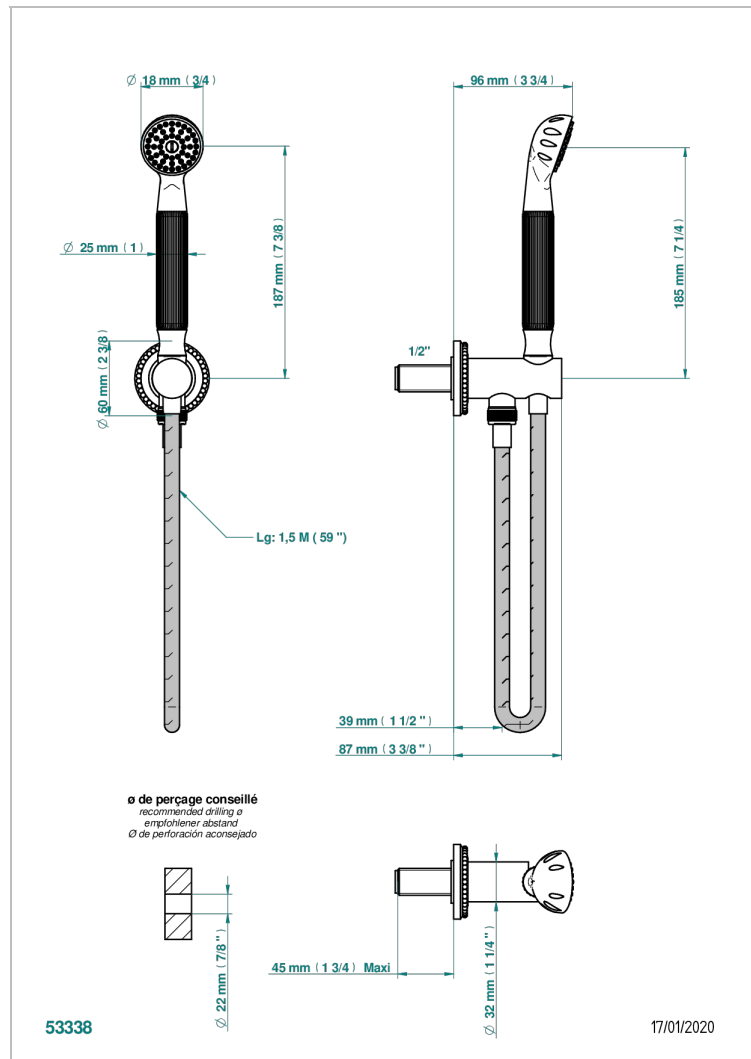

MONTE CARLO, WHITE GOLD PORCELAIN

U8C-54

Wall mounted stylised handshower, hose and elbow with rest

CHARACTERISTIC

- Monte Carlo, white gold porcelain
- Wall mounted stylised handshower, hose and elbow with rest

TECHNICAL SPECS

- Recommandé : 3 bars (max. 5 bars) - Advised : 43,5 psi (max. 72 psi)
- 9,5 l/min à 3 bars (2.5 gpm at 43.5 psi)

AVAILABLE FINITIONS

Antique nickel - H28
 Black ceram - D30
 Lacquered light bronze - D01
 Matt chrome - C02
 Matt gold - F07
 Matt nickel (color finish) - C01