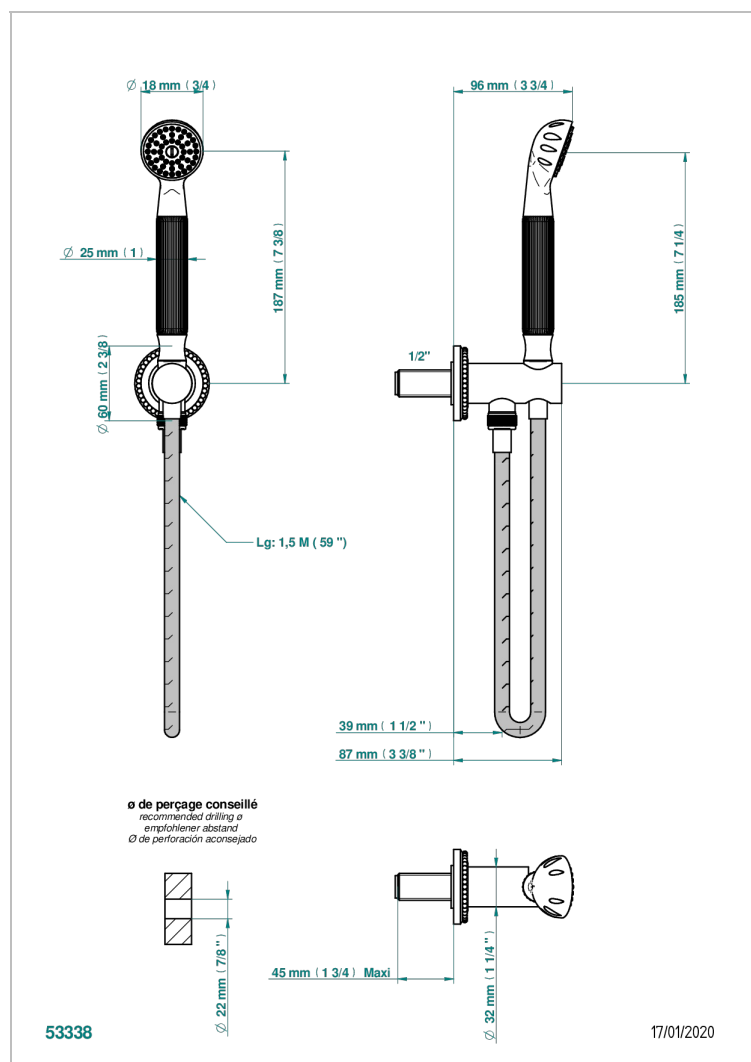

MONTE CARLO, GOLD PORCELAIN

U8B-54

Wall mounted stylised handshower, hose and elbow with rest

CHARACTERISTIC

- Monte Carlo, gold porcelain
- Wall mounted stylised handshower, hose and elbow with rest

TECHNICAL SPECS

- Recommandé : 3 bars (max. 5 bars) - Advised : 43,5 psi (max. 72 psi)
- 9,5 l/min à 3 bars (2.5 gpm at 43.5 psi)

AVAILABLE FINITIONS

Antique nickel - H28
Black ceram - D30
Lacquered light bronze - D01
Matt chrome - C02
Matt gold - F07
Matt nickel (color finish) - C01