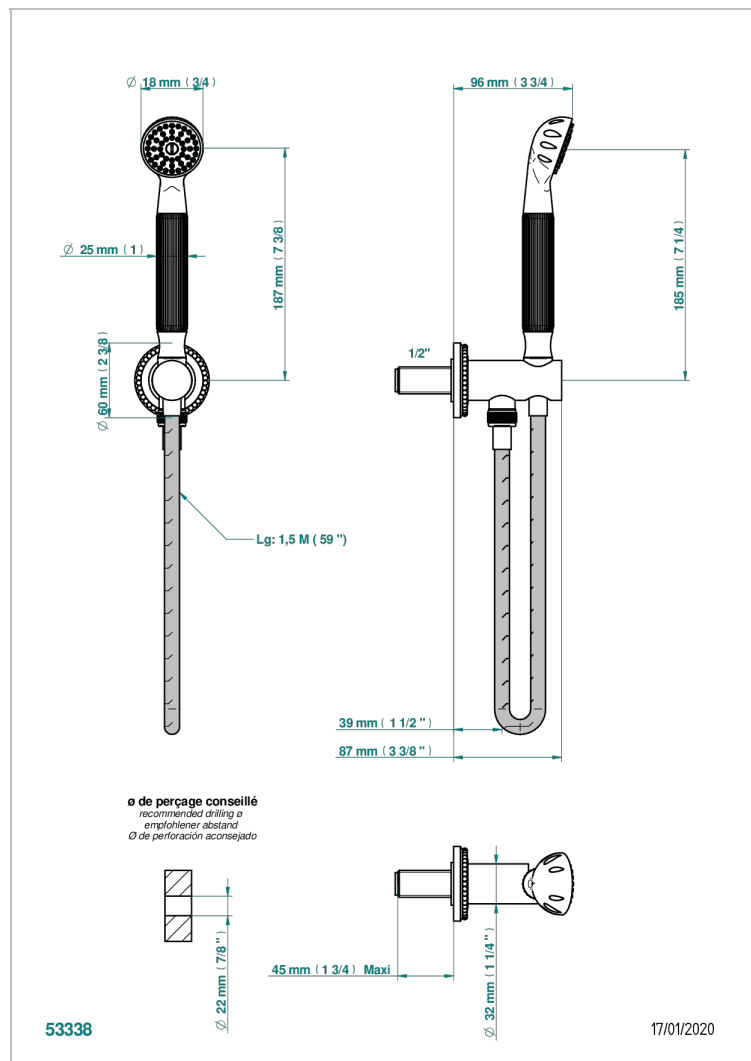

# MONTE CARLO, GOLD PORCELAIN

U8B-54

Wall mounted stylised handshower, hose and elbow with rest

## CHARACTERISTIC

- Monte Carlo, gold porcelain
- Wall mounted stylised handshower, hose and elbow with rest

## TECHNICAL SPECS

- Recommandé : 3 bars (max. 5 bars) - Advised : 43,5 psi (max. 72 psi)
- 9,5 l/min à 3 bars (2.5 gpm at 43.5 psi)

Varnished matt antique red copper (color finish) - H07