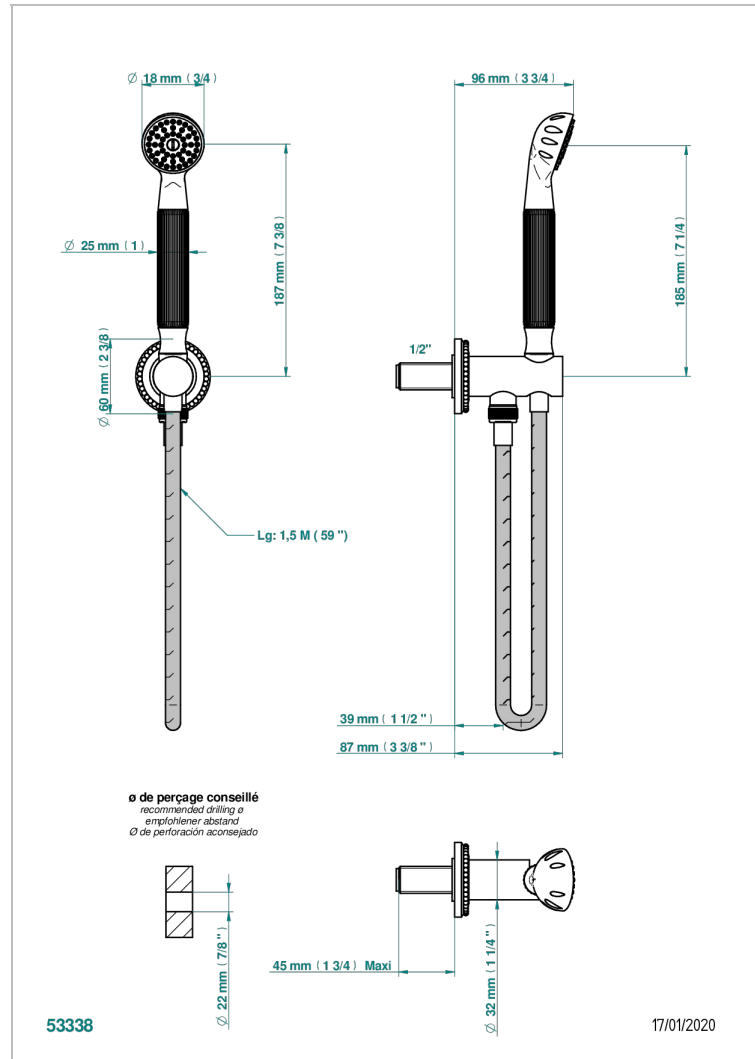

AMOUR DE TRIANON

G24-54

Wall mounted stylised handshower, hose and elbow with rest

THG[®]
PARIS

CHARACTERISTIC

- Amour de Trianon
- Wall mounted stylised handshower, hose and elbow with rest

TECHNICAL SPECS

- Recommandé : 3 bars (max. 5 bars) - Advised : 43,5 psi (max. 72 psi)
- 9,5 l/min à 3 bars (2.5 gpm at 43.5 psi)

AVAILABLE FINITIONS

Antique nickel - H28
Black ceram - D30
Lacquered light bronze - D01
Matt chrome - C02
Matt gold - F07
Matt nickel (color finish) - C01