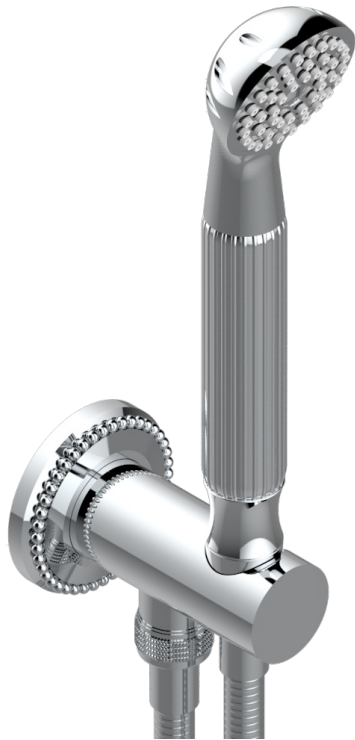

AMOUR DE TRIANON

G24-54

Wall mounted stylised handshower, hose and elbow with rest

THG[®]
PARIS

CHARACTERISTIC

- Amour de Trianon
- Wall mounted stylised handshower, hose and elbow with rest

TECHNICAL SPECS

- Recommandé : 3 bars (max. 5 bars) - Advised : 43,5 psi (max. 72 psi)
- 9,5 l/min à 3 bars (2.5 gpm at 43.5 psi)

AVAILABLE FINITIONS

Antique nickel - H28
Black ceram - D30
Lacquered light bronze - D01
Matt chrome - C02
Matt gold - F07
Matt nickel (color finish) - C01

Polished chrome (color finish) - A02
Polished chrome / Polished gold (color finish) - G02
Polished gold (color finish) - F01
Polished nickel - B01
Soft gold - F30
Soft matt gold - F31

Varnished matt antique red copper (color finish) - H07