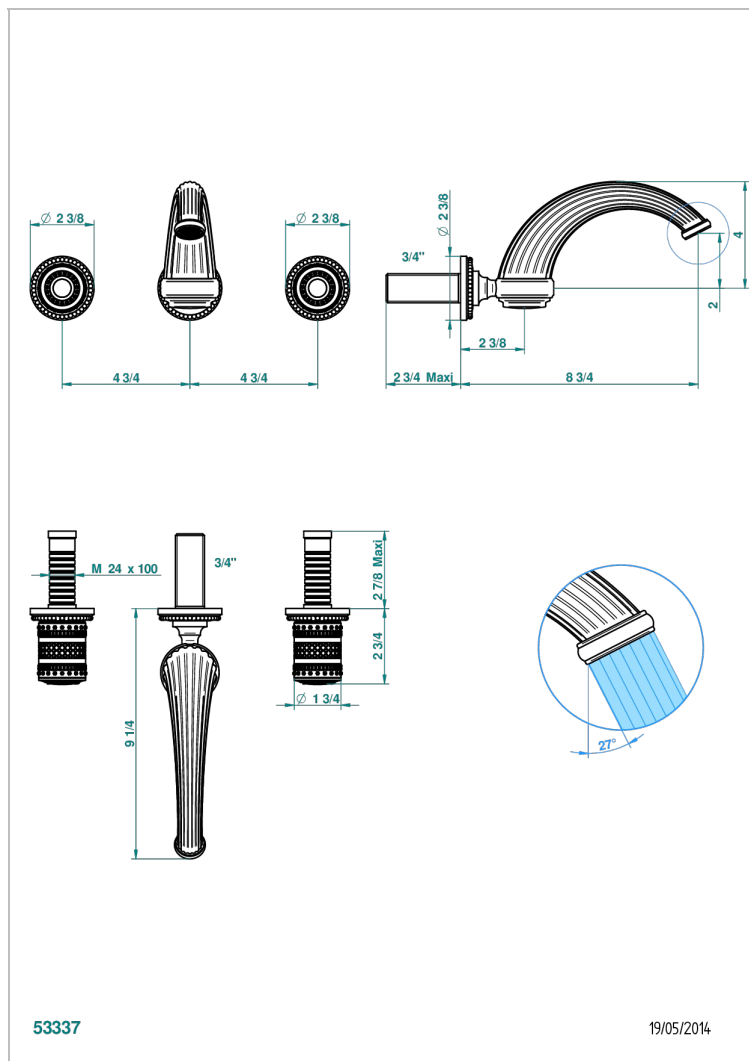

MONTE CARLO, WHITE GOLD PORCELAIN

U8C-40GBUS

Trim for wall mounted 3-hole lavatory set only

THG[®]
PARIS

CHARACTERISTIC

- Monte Carlo, white gold porcelain
- Trim for wall mounted 3-hole lavatory set only

TECHNICAL SPECS

- Recommandé : 3 bars (max. 5 bars) - Advised : 43,5 psi (max. 72 psi)
- 9,5 l/min à 3 bars (2.5 gpm at 43.5 psi)

RELATED SKU'S

- Ref. G00-40AM/US Rough parts for wall set (one counter clockwise and one clockwise cartridges)