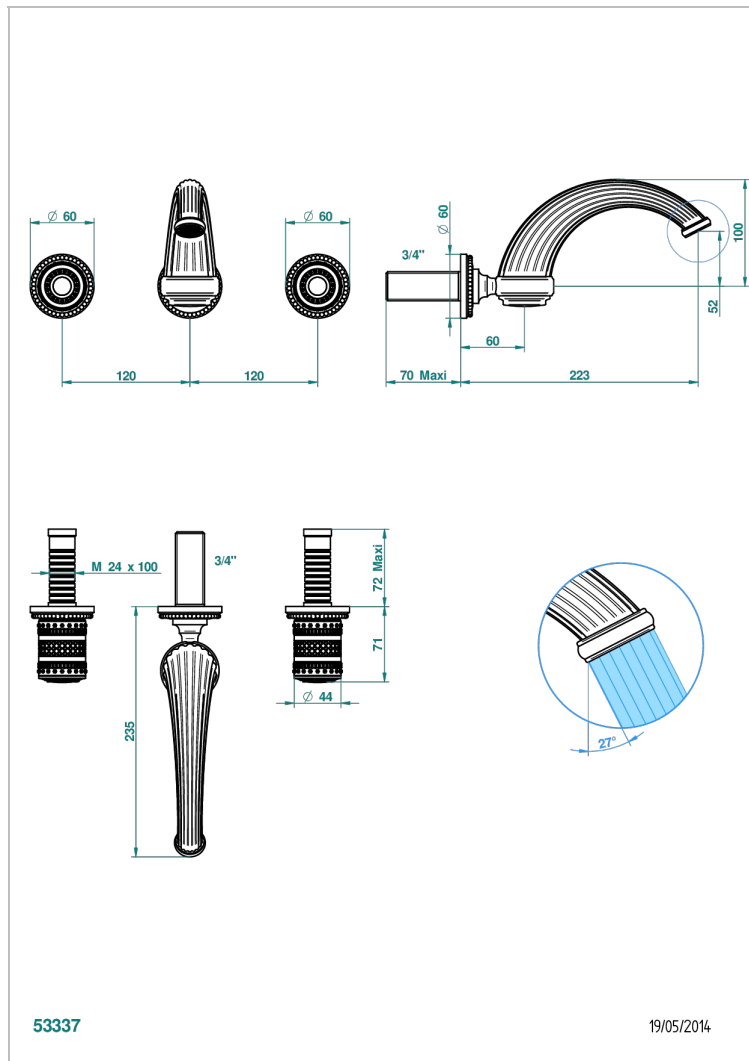

MONTE CARLO, WHITE GOLD PORCELAIN

U8C-40GB

Trim only for wall mounted 3-hole basin mixer

CHARACTERISTIC

- Monte Carlo, white gold porcelain
- Trim only for wall mounted 3-hole basin mixer

TECHNICAL SPECS

- Recommandé : 3 bars (max. 5 bars) - Advised : 43,5 psi (max. 72 psi)
- 9,5 l/min à 3 bars (2.5 gpm at 43.5 psi)

RELATED SKU'S

- Ref. G00-40AC Rough parts for wall mounted 3 hole mixer, cross handle version
- Ref. G00-40AM Rough parts for wall mounted 3 hole mixer, lever handle version

AVAILABLE FINITIONS

Antique nickel - H28
Black ceram - D30
Lacquered light bronze - D01
Matt chrome - C02
Matt gold - F07
Matt nickel (color finish) - C01

Polished chrome (color finish) - A02
Polished chrome / Polished gold (color finish) - G02
Polished gold (color finish) - F01
Polished nickel - B01
Soft gold - F30
Soft matt gold - F31

Varnished matt antique red copper (color finish) - H07