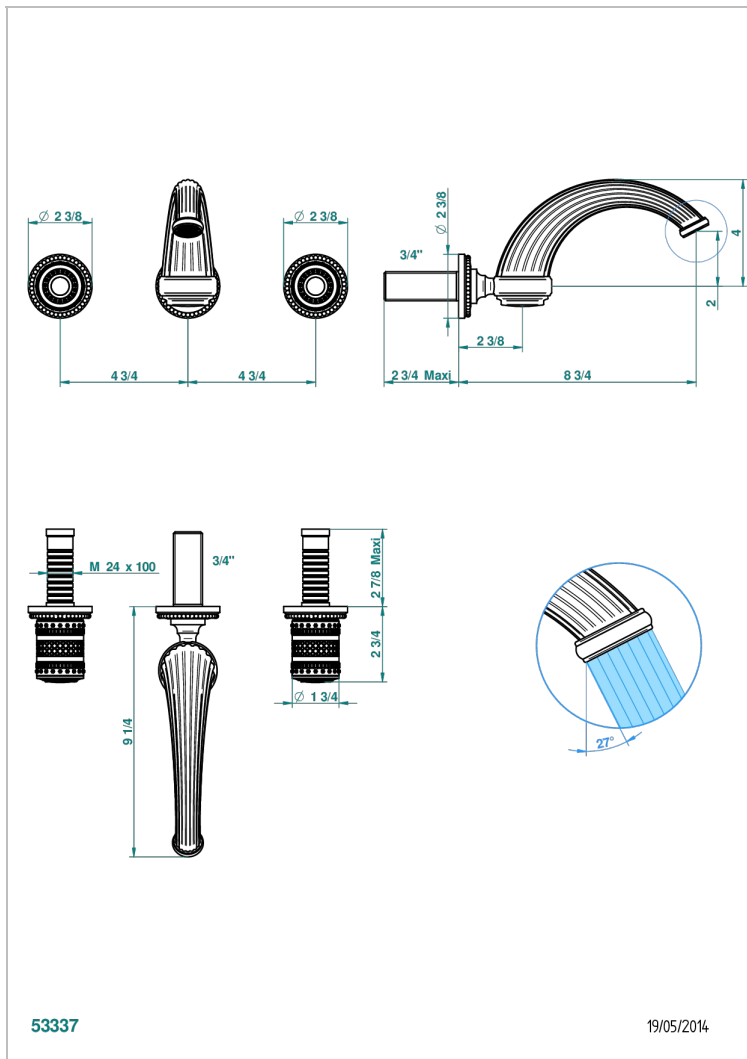

# MONTE CARLO, WHITE GOLD PORCELAIN

U8C-40GB

Trim only for wall mounted 3-hole basin mixer

THG<sup>®</sup>  
PARIS

## CHARACTERISTIC

- Monte Carlo, white gold porcelain
- Trim only for wall mounted 3-hole basin mixer

## RELATED SKU'S

- Ref. G00-40AC Rough parts for wall mounted 3 hole mixer, cross handle version
- Ref. G00-40AM Rough parts for wall mounted 3 hole mixer, lever handle version

Varnished matt antique red copper (color finish) - H07