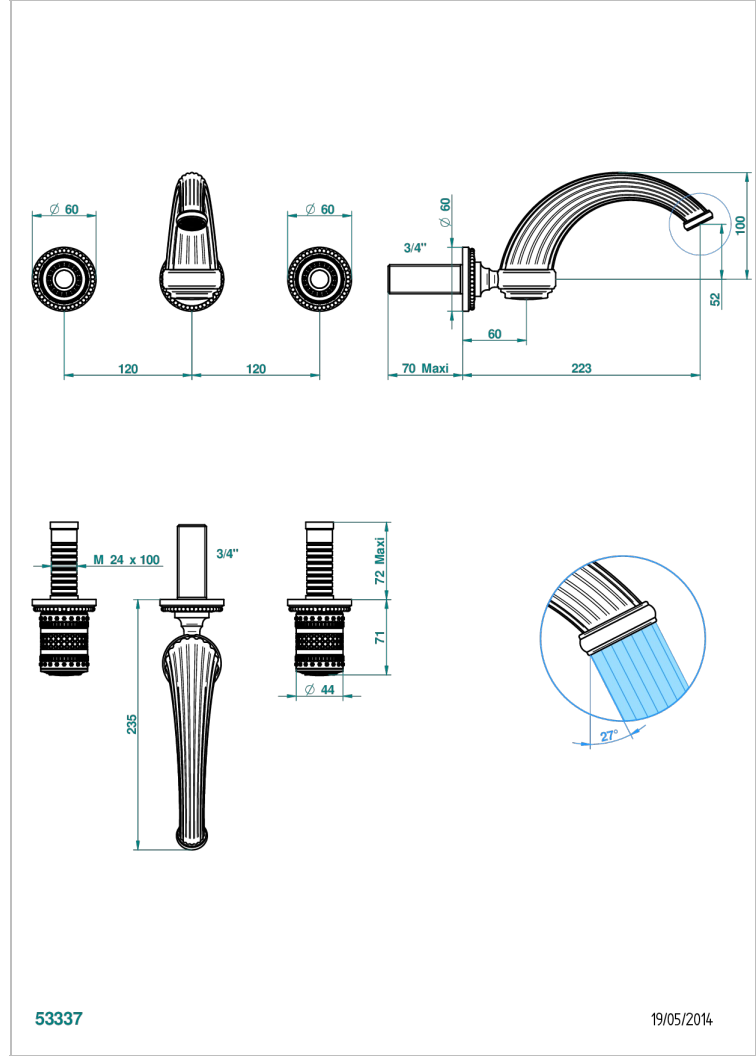

MONTE CARLO, WHITE GOLD PORCELAIN

U8C-40GB

Trim only for wall mounted 3-hole basin mixer

THG[®]
PARIS

CHARACTERISTIC

- Monte Carlo, white gold porcelain
- Trim only for wall mounted 3-hole basin mixer

TECHNICAL SPECS

- Recommandé : 3 bars (max. 5 bars) - Advised : 43,5 psi (max. 72 psi)
- 9,5 l/min à 3 bars (2.5 gpm at 43.5 psi)

RELATED SKU'S

- Ref. G00-40AC Rough parts for wall mounted 3 hole mixer, cross handle version
- Ref. G00-40AM Rough parts for wall mounted 3 hole mixer, lever handle version

AVAILABLE FINITIONS

Antique nickel - H28
Black ceram - D30
Lacquered light bronze - D01
Matt chrome - C02
Matt gold - F07
Matt nickel (color finish) - C01

Polished chrome (color finish) - A02
Polished chrome / Polished gold (color finish) - G02
Polished gold (color finish) - F01
Polished nickel - B01
Soft gold - F30
Soft matt gold - F31

Varnished matt antique red copper (color finish) - H07