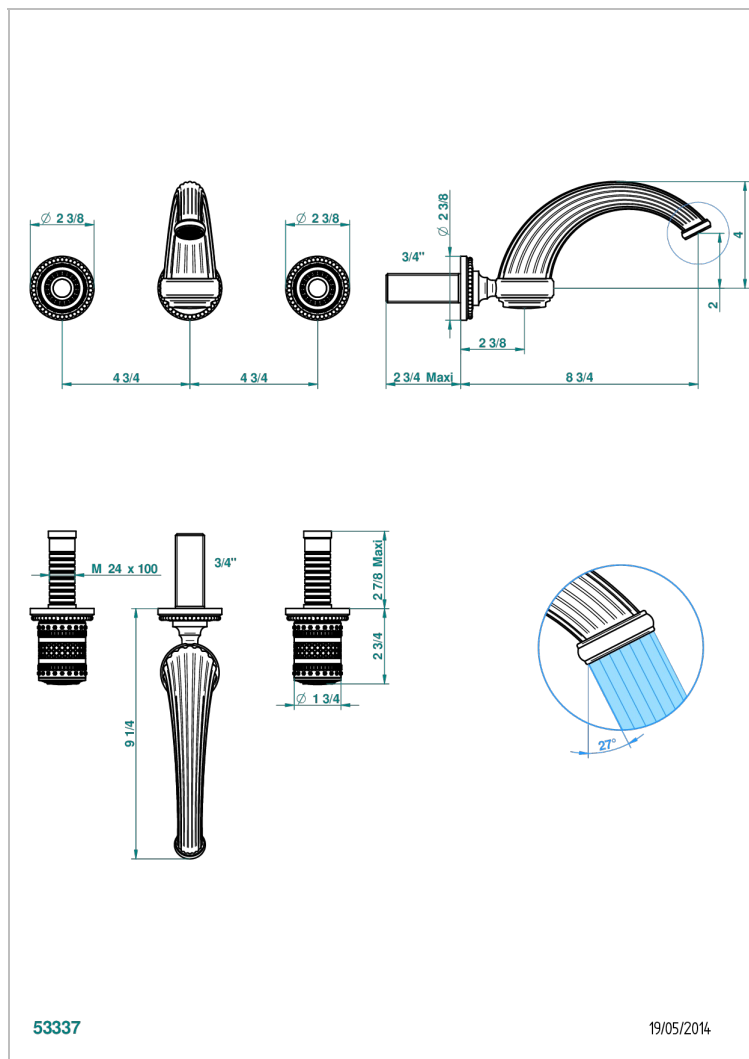

# MONTE CARLO, WHITE GOLD PORCELAIN

U8C-40GB

Trim only for wall mounted 3-hole basin mixer

THG<sup>®</sup>  
PARIS

## CHARACTERISTIC

- Monte Carlo, white gold porcelain
- Trim only for wall mounted 3-hole basin mixer

## RELATED SKU'S

- Ref. G00-40AC Rough parts for wall mounted 3 hole mixer, cross handle version
- Ref. G00-40AM Rough parts for wall mounted 3 hole mixer, lever handle version

Varnished matt antique red copper (color finish) - H07