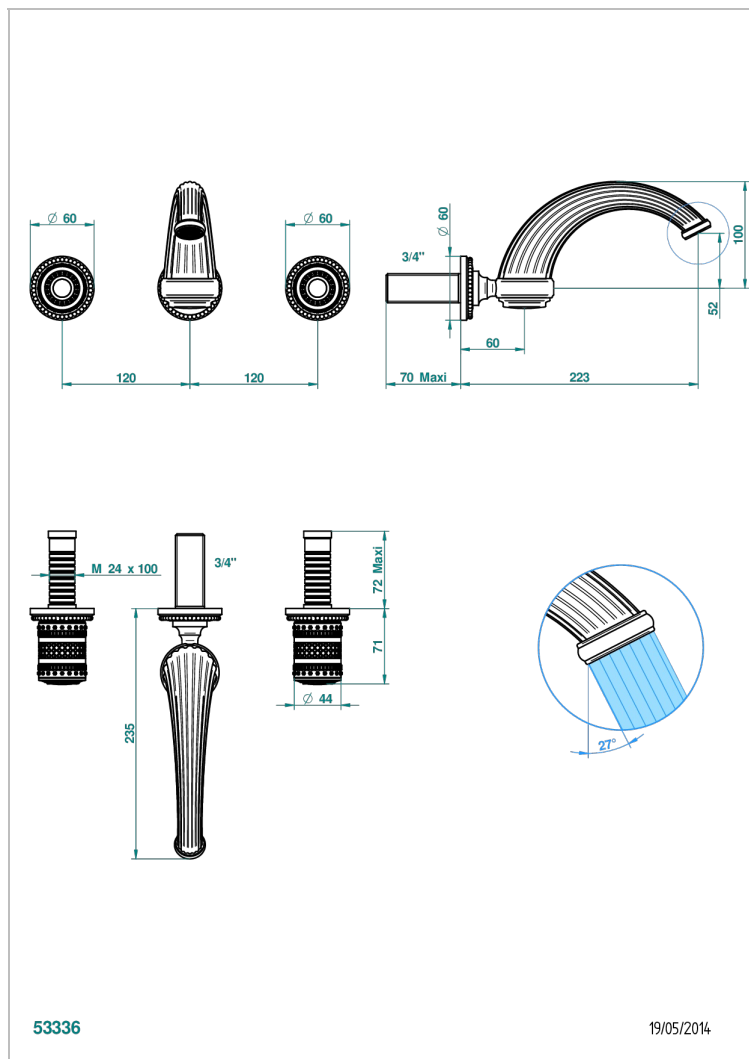

MONTE CARLO, GOLD PORCELAIN

U8B-40GBUS

Trim for wall mounted 3-hole lavatory set only

THG[®]
PARIS

CHARACTERISTIC

- Monte Carlo, gold porcelain
- Trim for wall mounted 3-hole lavatory set only

TECHNICAL SPECS

- Recommandé : 3 bars (max. 5 bars) - Advised : 43,5 psi (max. 72 psi)
- 9,5 l/min à 3 bars (2.5 gpm at 43.5 psi)

RELATED SKU'S

- Ref. G00-40AM/US Rough parts for wall set (one counter clockwise and one clockwise cartridges)