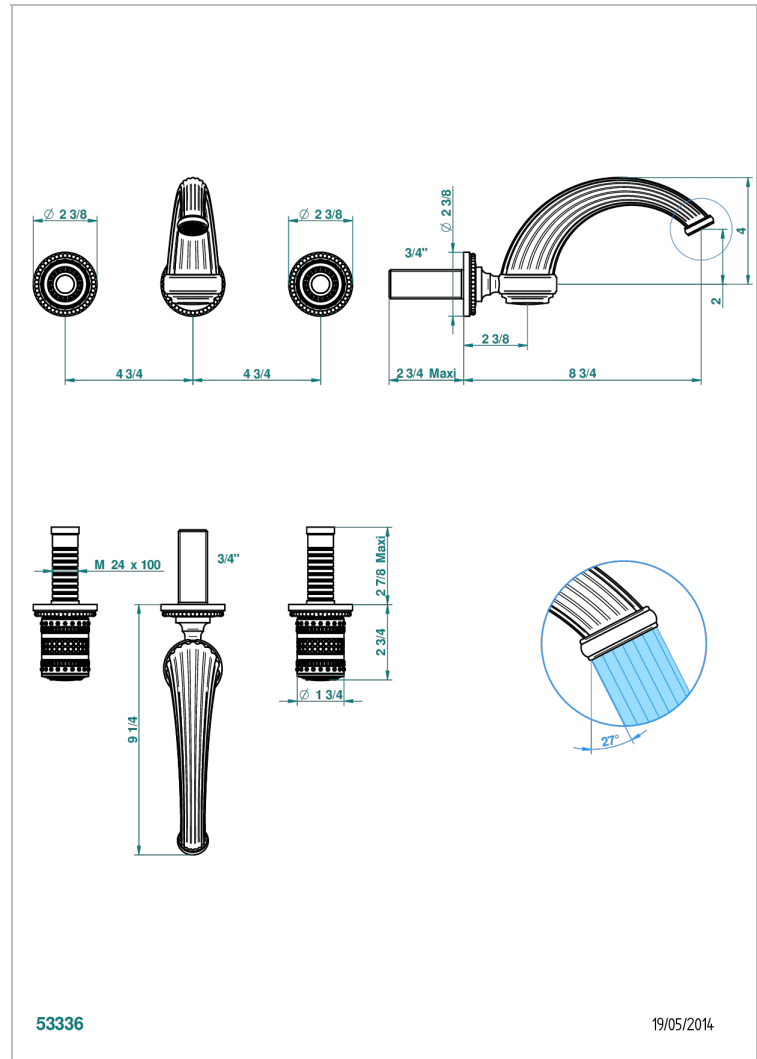

MONTE CARLO, GOLD PORCELAIN

U8B-40GBUS

Trim for wall mounted 3-hole lavatory set only

THG[®]
PARIS

CHARACTERISTIC

- Monte Carlo, gold porcelain
- Trim for wall mounted 3-hole lavatory set only

TECHNICAL SPECS

- Recommandé : 3 bars (max. 5 bars) - Advised : 43,5 psi (max. 72 psi)
- 9,5 l/min à 3 bars (2.5 gpm at 43.5 psi)

RELATED SKU'S

- Ref. G00-40AM/US Rough parts for wall set (one counter clockwise and one clockwise cartridges)