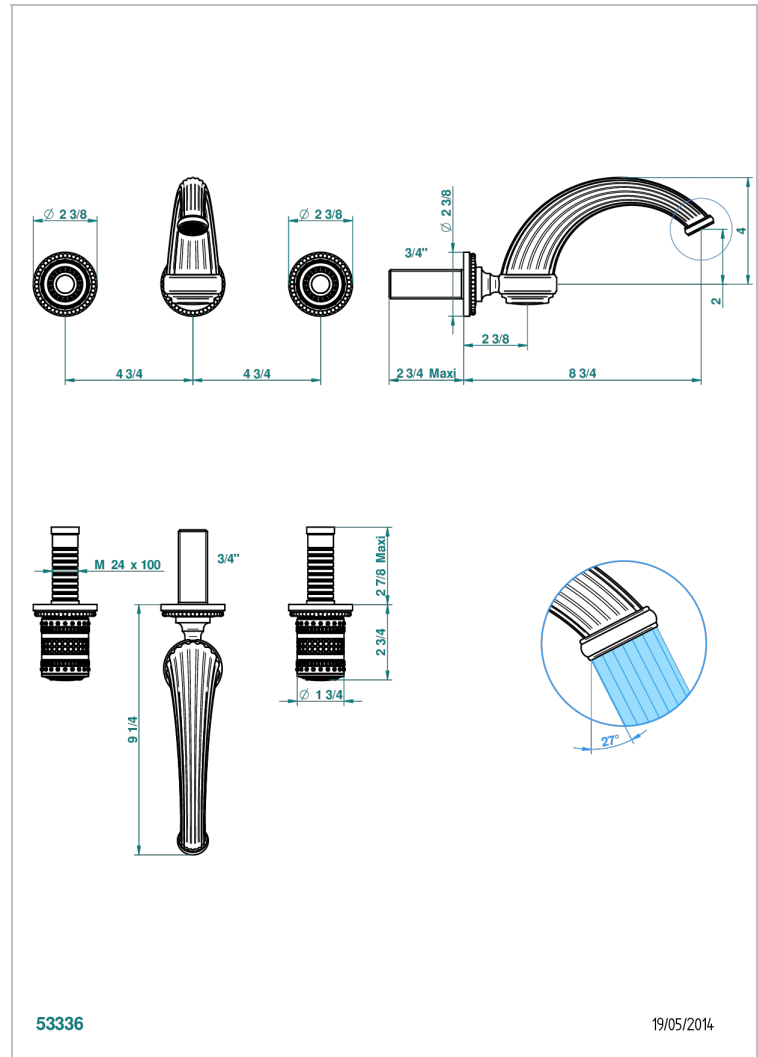

MONTE CARLO, GOLD PORCELAIN

U8B-40GB

Trim only for wall mounted 3-hole basin mixer

THG[®]
PARIS

CHARACTERISTIC

- Monte Carlo, gold porcelain
- Trim only for wall mounted 3-hole basin mixer

TECHNICAL SPECS

- Recommandé : 3 bars (max. 5 bars) - Advised : 43,5 psi (max. 72 psi)
- 9,5 l/min à 3 bars (2.5 gpm at 43.5 psi)

RELATED SKU'S

- Ref. G00-40AC Rough parts for wall mounted 3 hole mixer, cross handle version
- Ref. G00-40AM Rough parts for wall mounted 3 hole mixer, lever handle version

AVAILABLE FINITIONS

Antique nickel - H28
Black ceram - D30
Lacquered light bronze - D01
Matt chrome - C02
Matt gold - F07
Matt nickel (color finish) - C01