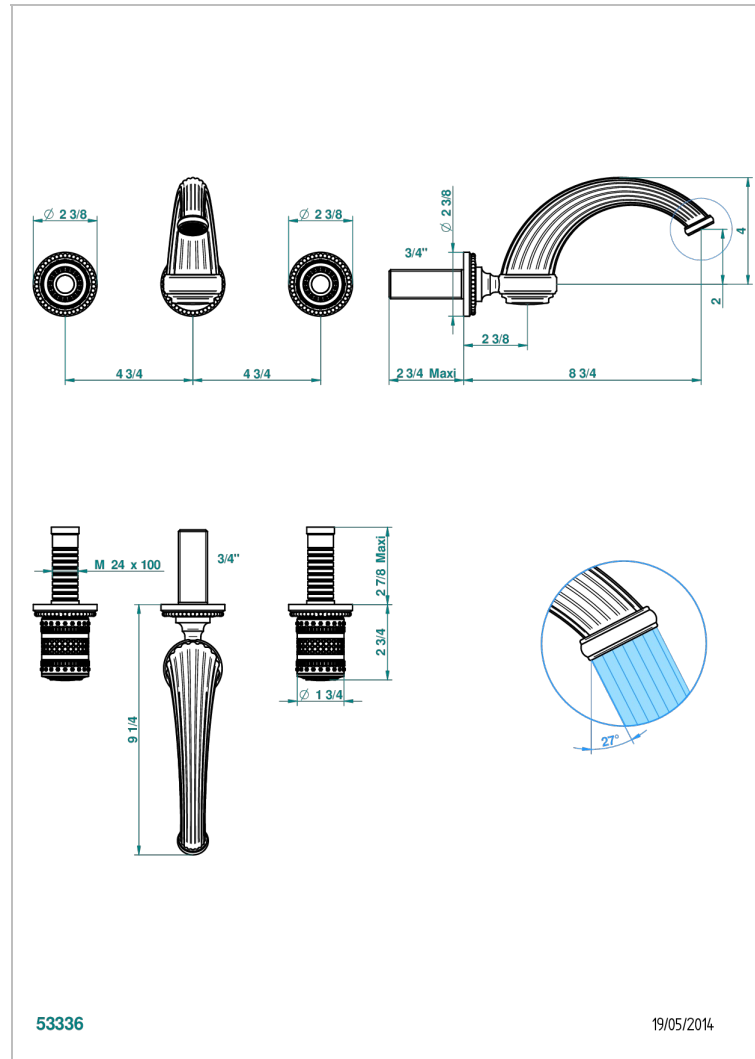

MONTE CARLO, GOLD PORCELAIN

U8B-40GB

Trim only for wall mounted 3-hole basin mixer

THG[®]
PARIS

CHARACTERISTIC

- Monte Carlo, gold porcelain
- Trim only for wall mounted 3-hole basin mixer

TECHNICAL SPECS

- Recommandé : 3 bars (max. 5 bars) - Advised : 43,5 psi (max. 72 psi)
- 9,5 l/min à 3 bars (2.5 gpm at 43.5 psi)

RELATED SKU'S

- Ref. G00-40AC Rough parts for wall mounted 3 hole mixer, cross handle version
- Ref. G00-40AM Rough parts for wall mounted 3 hole mixer, lever handle version

AVAILABLE FINITIONS

Antique nickel - H28
Black ceram - D30
Lacquered light bronze - D01
Matt chrome - C02
Matt gold - F07
Matt nickel (color finish) - C01

Polished chrome (color finish) - A02
Polished chrome / Polished gold (color finish) - G02
Polished gold (color finish) - F01
Polished nickel - B01
Soft gold - F30
Soft matt gold - F31

Varnished matt antique red copper (color finish) - H07