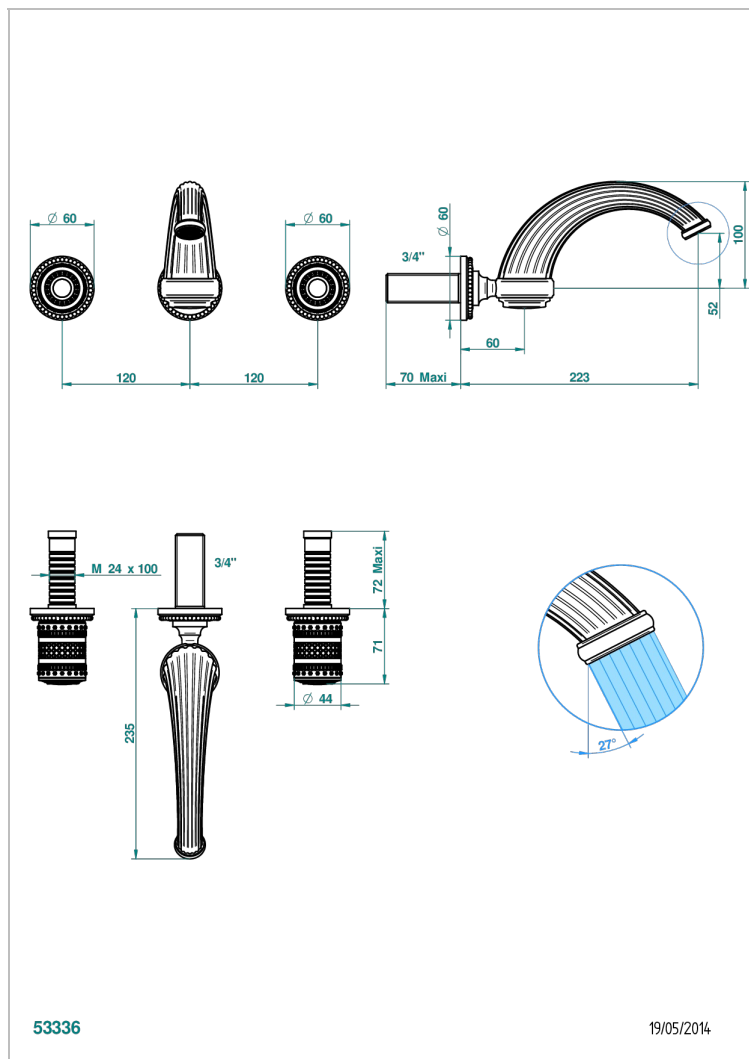

MONTE CARLO, GOLD PORCELAIN

U8B-40GB

Trim only for wall mounted 3-hole basin mixer

THG[®]
PARIS

CHARACTERISTIC

- Monte Carlo, gold porcelain
- Trim only for wall mounted 3-hole basin mixer

TECHNICAL SPECS

- Recommandé : 3 bars (max. 5 bars) - Advised : 43,5 psi (max. 72 psi)
- 9,5 l/min à 3 bars (2.5 gpm at 43.5 psi)

RELATED SKU'S

- Ref. G00-40AC Rough parts for wall mounted 3 hole mixer, cross handle version
- Ref. G00-40AM Rough parts for wall mounted 3 hole mixer, lever handle version

AVAILABLE FINITIONS

Antique nickel - H28
Black ceram - D30
Lacquered light bronze - D01
Matt chrome - C02
Matt gold - F07
Matt nickel (color finish) - C01