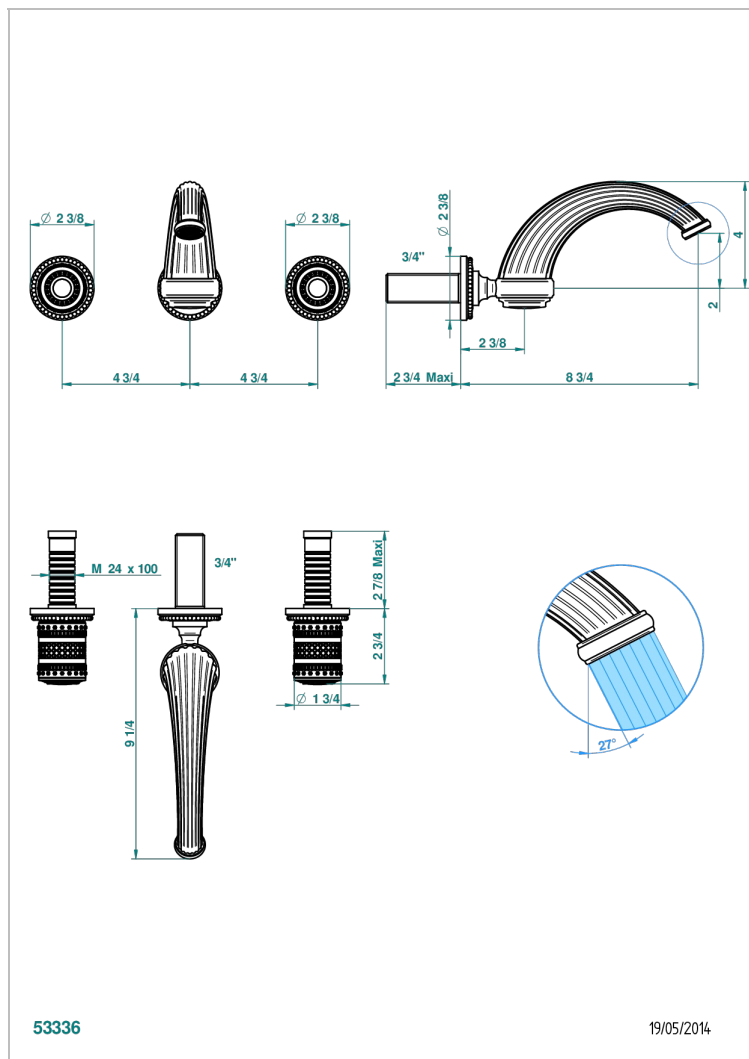

# MONTE CARLO, GOLD PORCELAIN

U8B-40GB

Trim only for wall mounted 3-hole basin mixer

THG<sup>®</sup>  
PARIS

## CHARACTERISTIC

- Monte Carlo, gold porcelain
- Trim only for wall mounted 3-hole basin mixer

## RELATED SKU'S

- Ref. G00-40AC Rough parts for wall mounted 3 hole mixer, cross handle version
- Ref. G00-40AM Rough parts for wall mounted 3 hole mixer, lever handle version

Varnished matt antique red copper (color finish) - H07