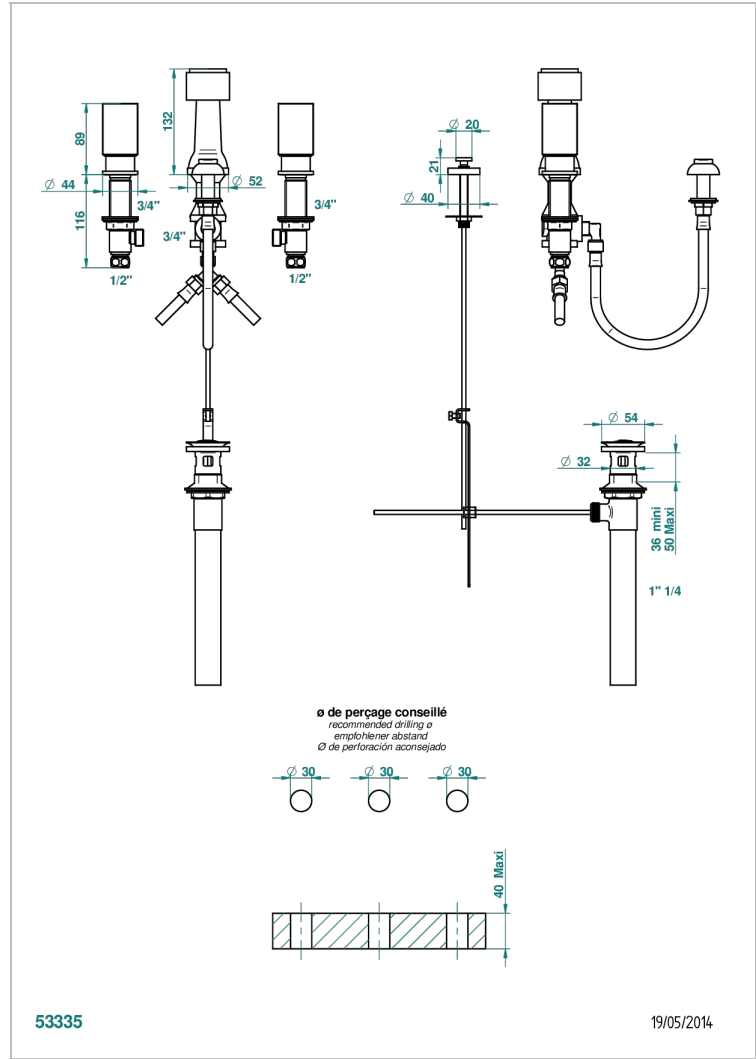

BEYOND CRYSTAL - BLUE CRYSTAL

U6K-207KA

Deck mounted 3-hole bidet with vertical spray, vacuum breaker and drain

CHARACTERISTIC

- ASME : ASME A112.18.1-2011/CSA B125.1-11

STANDARDS

AVAILABLE FINITIONS

- Black ceram - D30
- Blush PVD - H62
- Brass color PVD - H49
- Brown bronze color PVD - F33
- Chrome polished - A02
- Chrome polished / gold polished - G02

- Gold color PVD - H52
- Gold mat - F07
- Gold polished - F01
- Graphite PVD - H64
- Matt Umber PVD - H67
- Matt blush PVD - H60

- Matt brass color PVD - H50
- Matt brown bronze color PVD - F34
- Matt chrome (American satin) - C02
- Matt gold color PVD - H53
- Matt graphite PVD - H65
- Matt nickel color PVD - H56

- Nickel antique / Sovereign - H28
- Nickel color PVD - H55
- Soft gold - F30
- Soft matt gold - F31
- Umber PVD - H66