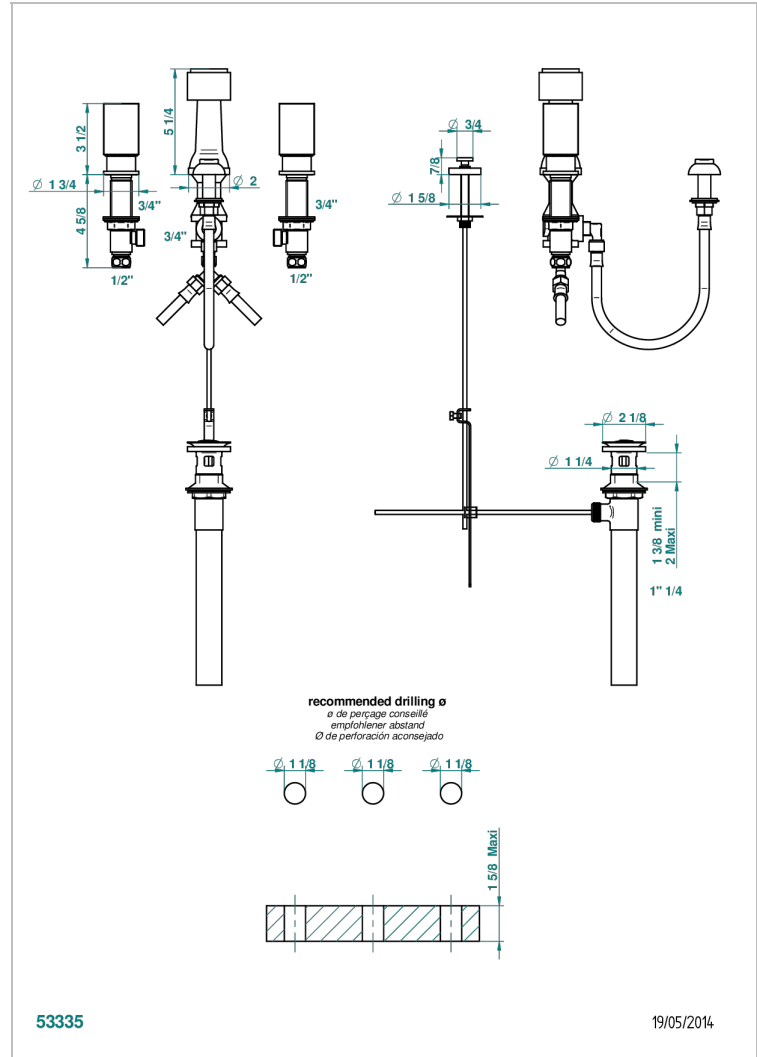

BEYOND CRYSTAL - BLUE CRYSTAL

U6K-207KA

Deck mounted 3-hole bidet with vertical spray, vacuum breaker and drain

CHARACTERISTIC

- ASME : ASME A112.18.1-2011/CSA B125.1-11

STANDARDS

AVAILABLE FINITIONS

- Black ceram - D30
- Blush PVD - H62
- Brass color PVD - H49
- Brown bronze color PVD - F33
- Chrome polished - A02
- Chrome polished / gold polished - G02

- Gold color PVD - H52
- Gold mat - F07
- Gold polished - F01
- Graphite PVD - H64
- Matt Umber PVD - H67
- Matt blush PVD - H60

- Matt brass color PVD - H50
- Matt brown bronze color PVD - F34
- Matt chrome (American satin) - C02
- Matt gold color PVD - H53
- Matt graphite PVD - H65
- Matt nickel color PVD - H56

- Nickel antique / Sovereign - H28
- Nickel color PVD - H55
- Soft gold - F30
- Soft matt gold - F31
- Umber PVD - H66