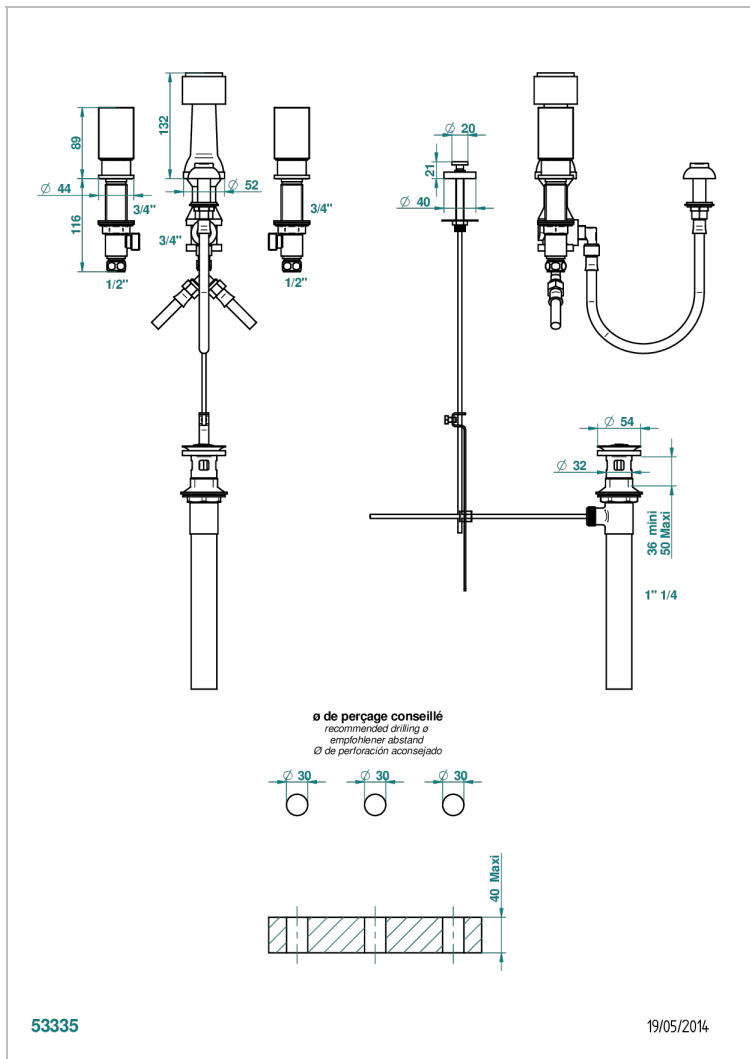

BEYOND CRYSTAL -BUE CRYSTAL

U6K-207KA

THG[®]
PARIS

Bidet Faucet with vertical spray, drain and vacuum breaker, for bidet Kohler

CHARACTERISTIC

- ASME : ASME A112.18.1-2011/CSA B125.1-11

STANDARDS

AVAILABLE FINITIONS

Antique nickel - H28
Black ceram - D30
Blush PVD - H62
Brass color PVD - H49
Brown bronze color PVD - F33
Gold color PVD - H52

Graphite PVD - H64
Matt Umber PVD - H67
Matt blush PVD - H60
Matt brass color PVD - H50
Matt brown bronze color PVD - F34
Matt chrome - C02