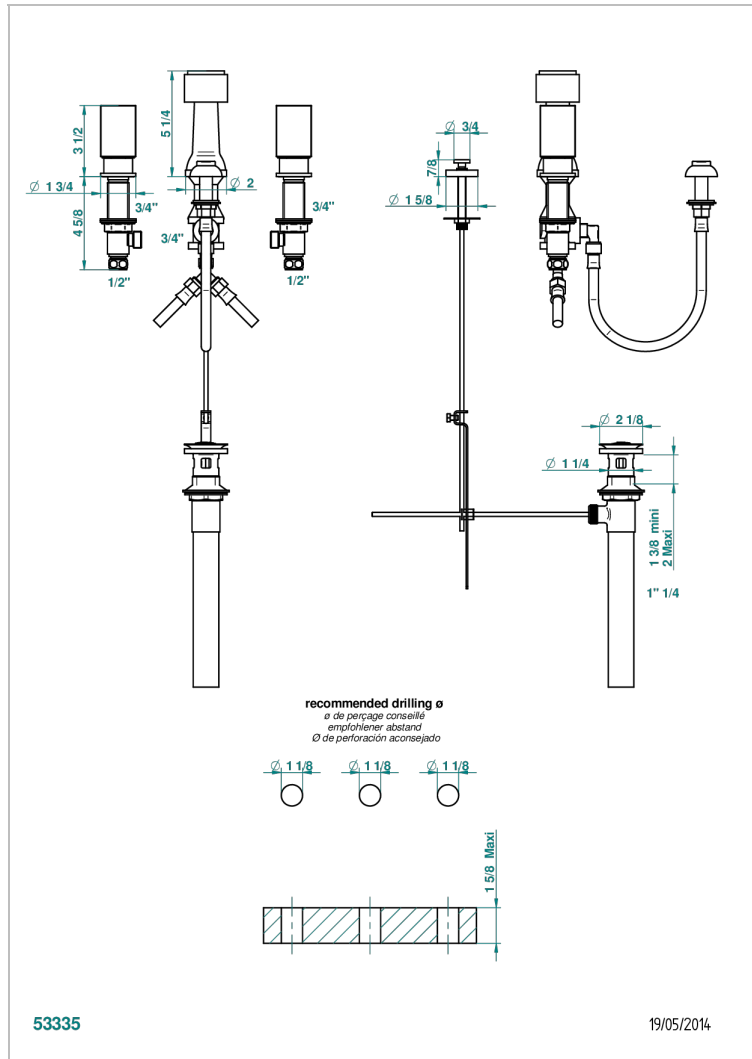

BEYOND CRYSTAL -BUE CRYSTAL

U6K-207KA

Bidet Faucet with vertical spray, drain and vacuum breaker, for bidet Kohler

CHARACTERISTIC

- ASME : ASME A112.18.1-2011/CSA B125.1-11

STANDARDS

AVAILABLE FINITIONS

Antique nickel - H28
 Black ceram - D30
 Blush PVD - H62
 Brass color PVD - H49
 Brown bronze color PVD - F33
 Gold color PVD - H52