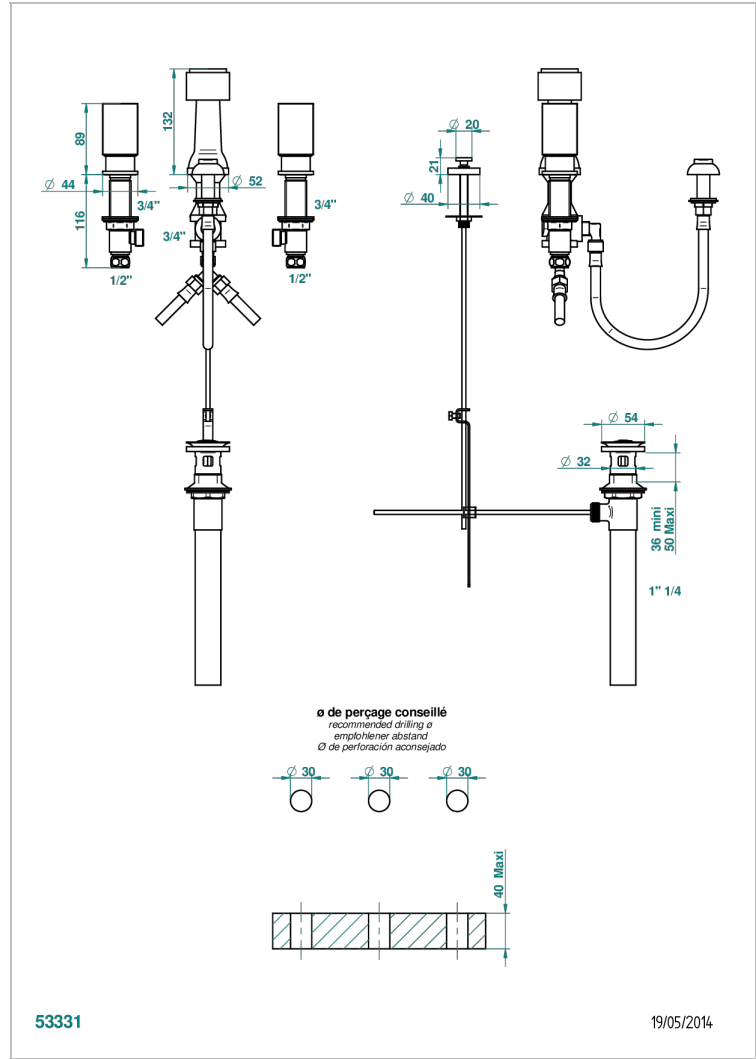

# BEYOND CRYSTAL - CLEAR CRYSTAL

U6F-207KA

Deck mounted 3-hole bidet with vertical spray, vacuum breaker and drain

## CHARACTERISTIC

- ASME : ASME A112.18.1-2011/CSA B125.1-11