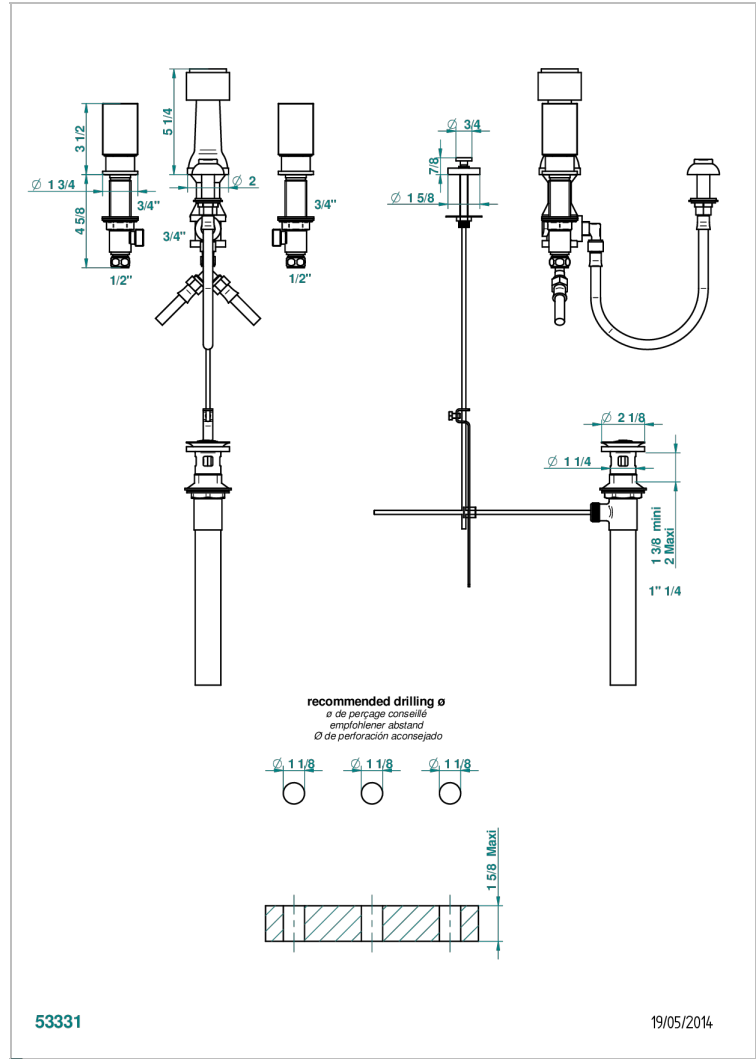

BEYOND CRYSTAL - CLEAR CRYSTAL

U6F-207KA

Deck mounted 3-hole bidet with vertical spray, vacuum breaker and drain

CHARACTERISTIC

- ASME : ASME A112.18.1-2011/CSA B125.1-11

STANDARDS

AVAILABLE FINITIONS

- Black ceram - D30
- Blush PVD - H62
- Brass color PVD - H49
- Brown bronze color PVD - F33
- Chrome polished - A02
- Chrome polished / gold polished - G02

- Gold color PVD - H52
- Gold mat - F07
- Gold polished - F01
- Graphite PVD - H64
- Matt Umber PVD - H67
- Matt blush PVD - H60

- Matt brass color PVD - H50
- Matt brown bronze color PVD - F34
- Matt chrome (American satin) - C02
- Matt gold color PVD - H53
- Matt graphite PVD - H65
- Matt nickel color PVD - H56

- Nickel antique / Sovereign - H28
- Nickel color PVD - H55
- Soft gold - F30
- Soft matt gold - F31
- Umber PVD - H66