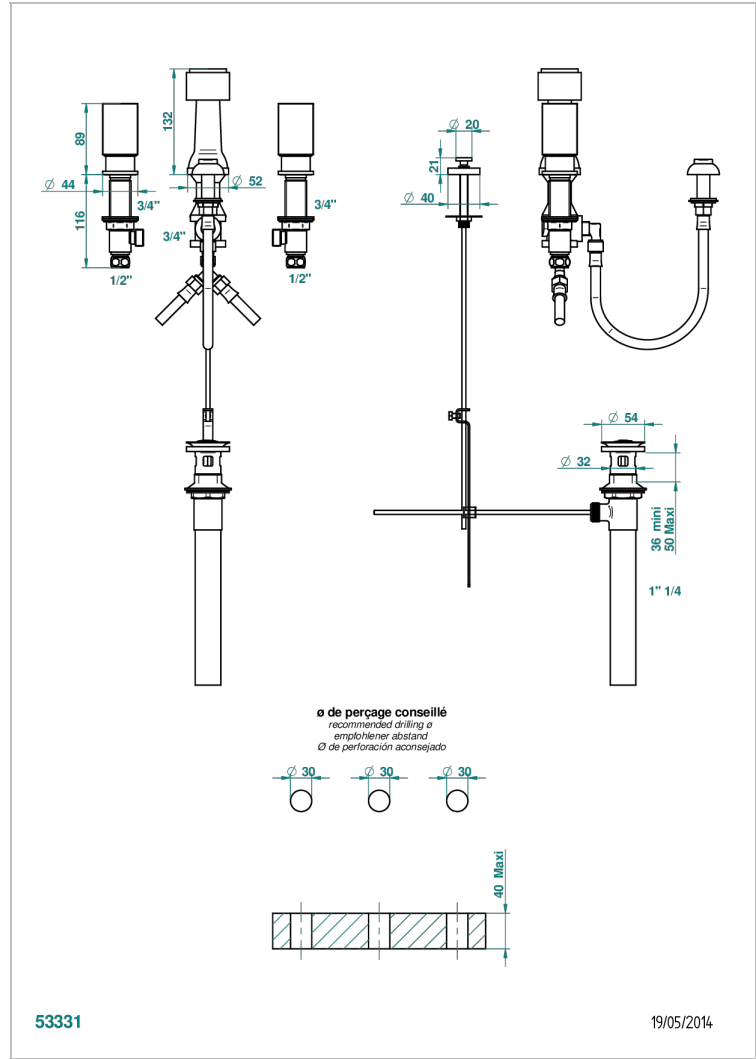

# BEYOND CRYSTAL - CLEAR CRYSTAL

U6F-207KA

Bidet Faucet with vertical spray, drain and vacuum breaker, for bidet Kohler

## CHARACTERISTIC

- ASME : ASME A112.18.1-2011/CSA B125.1-11

## AVAILABLE FINITIONS

- Antique nickel - H28
- Black ceram - D30
- Blush PVD - H62
- Brass color PVD - H49
- Brown bronze color PVD - F33
- Gold color PVD - H52

- Graphite PVD - H64
- Matt Umber PVD - H67
- Matt blush PVD - H60
- Matt brass color PVD - H50
- Matt brown bronze color PVD - F34
- Matt chrome - C02