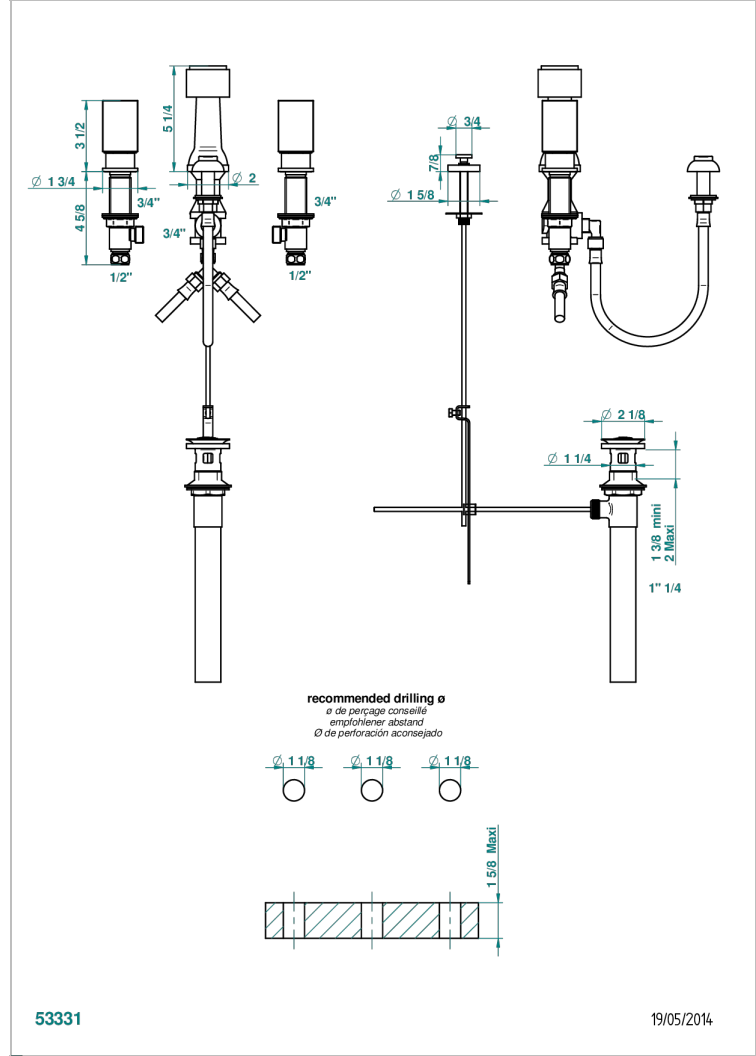

BEYOND CRYSTAL - CLEAR CRYSTAL

U6F-207KA

THG[®]
PARIS

Bidet Faucet with vertical spray, drain and vacuum breaker, for bidet Kohler

53331

19/05/2014

CHARACTERISTIC

- ASME : ASME A112.18.1-2011/CSA B125.1-11

STANDARDS

AVAILABLE FINITIONS

Antique nickel - H28
 Black ceram - D30
 Blush PVD - H62
 Brass color PVD - H49
 Brown bronze color PVD - F33
 Gold color PVD - H52

Graphite PVD - H64
 Matt Umber PVD - H67
 Matt blush PVD - H60
 Matt brass color PVD - H50
 Matt brown bronze color PVD - F34
 Matt chrome - C02