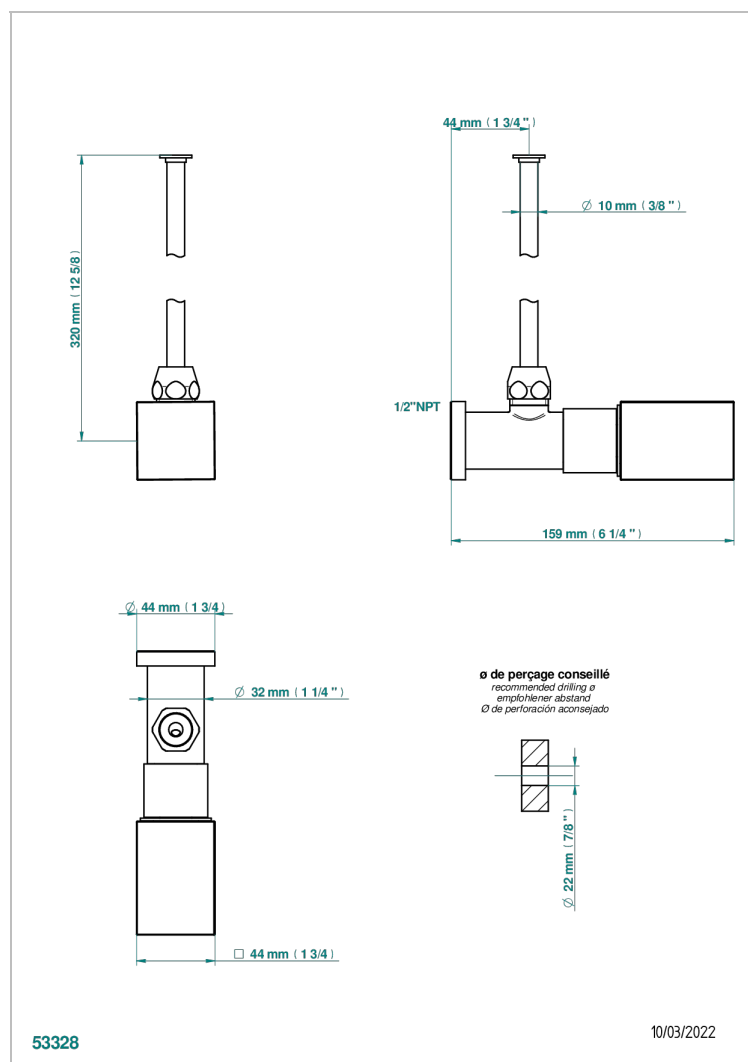

BEYOND CRYSTAL - AZUL CRISTAL

U6K-181/SWC

Angle valve with 3/8 toiletsupply quick adaptator set

THG[®]
PARIS

CARACTERÍSTICAS

- Beyond Crystal - azul cristal
- Angle valve with 3/8 toiletsupply quick adaptator set