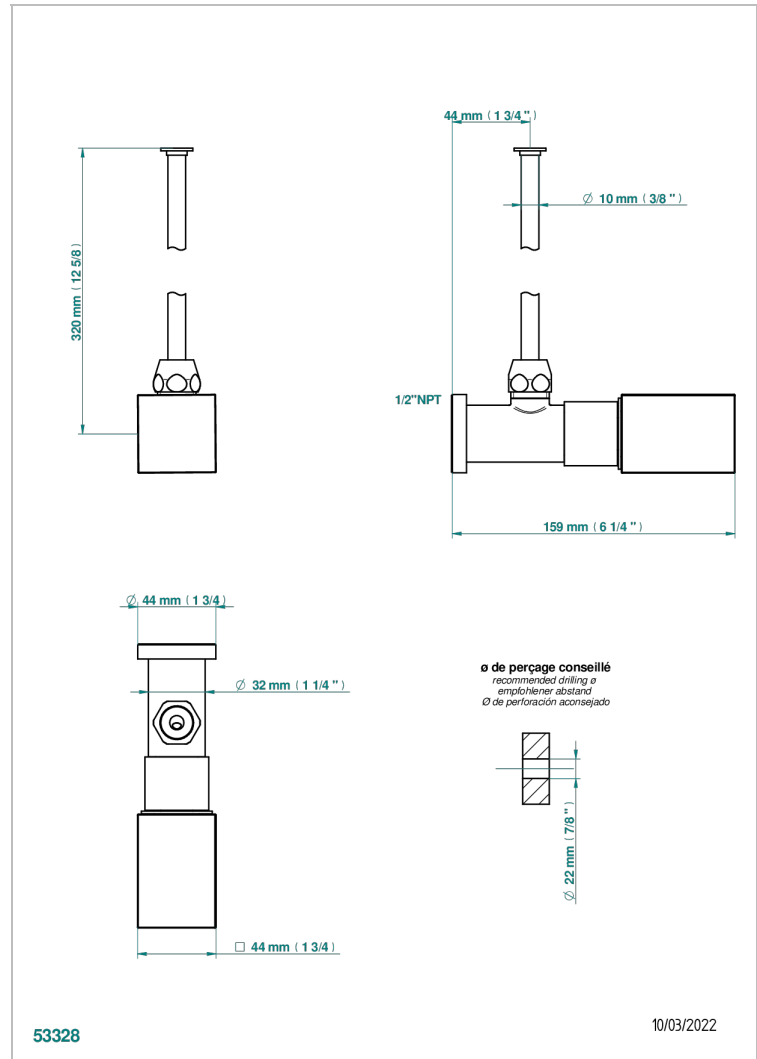

BEYOND CRYSTAL - BLUE CRYSTAL

U6K-181/SWC

Angle supply valve with 3/8" adaptor set for toilet

THG[®]
PARIS

CHARACTERISTIC

- Beyond Crystal - Blue crystal
- Angle supply valve with 3/8" adaptor set for toilet