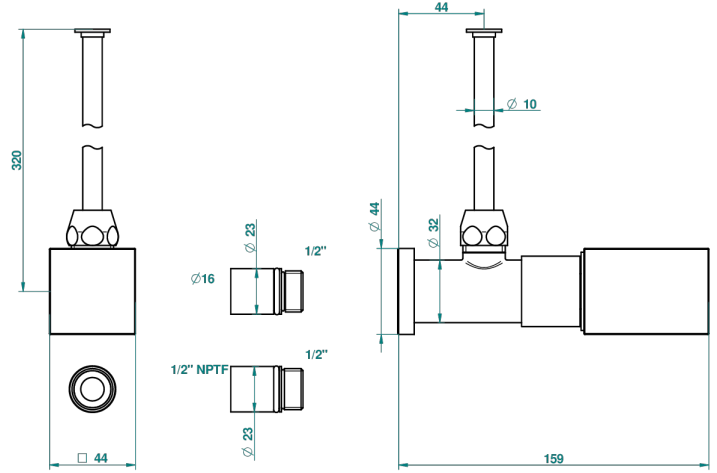

BEYOND CRYSTAL - CRISTAL CLARO

U6F-181/SWC

Angle valve with 3/8 toiletsupply quick adaptator set

THG[®]
PARIS

53324

19/05/2014

CARACTERÍSTICAS

- Beyond Crystal - cristal claro
- Angle valve with 3/8 toiletsupply quick adaptator set