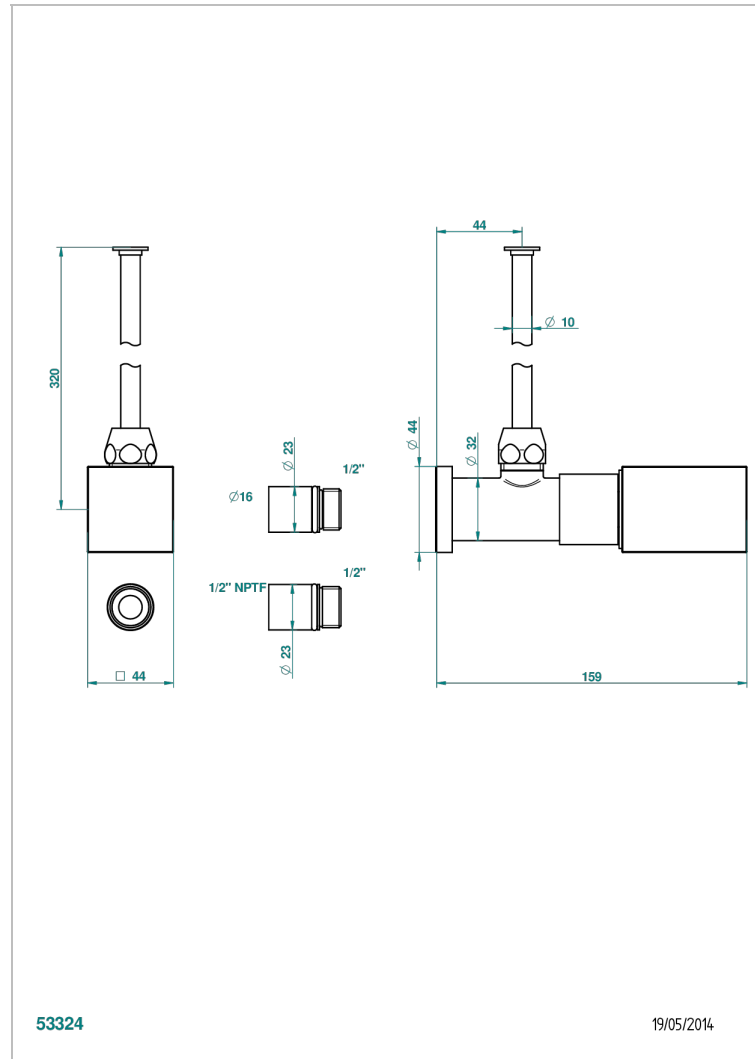

BEYOND CRYSTAL - CLEAR CRYSTAL

U6F-181/SWC

Angle supply valve with 3/8" adaptor set for toilet

CHARACTERISTIC

- Beyond Crystal - Clear crystal
- Angle supply valve with 3/8" adaptor set for toilet

AVAILABLE FINITIONS