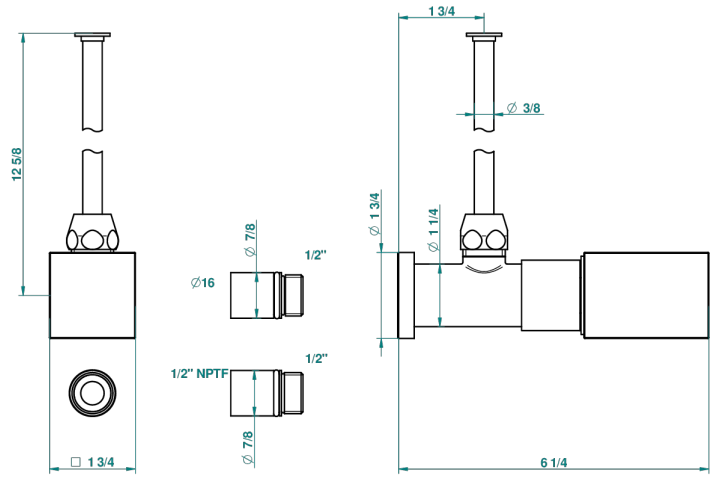

BEYOND CRYSTAL - CRISTAL CLARO

U6F-181/SWC

Angle valve with 3/8 toiletsupply quick adaptator set

THG[®]
PARIS

53324

19/05/2014

CARACTERÍSTICAS

- Beyond Crystal - cristal claro
- Angle valve with 3/8 toiletsupply quick adaptator set