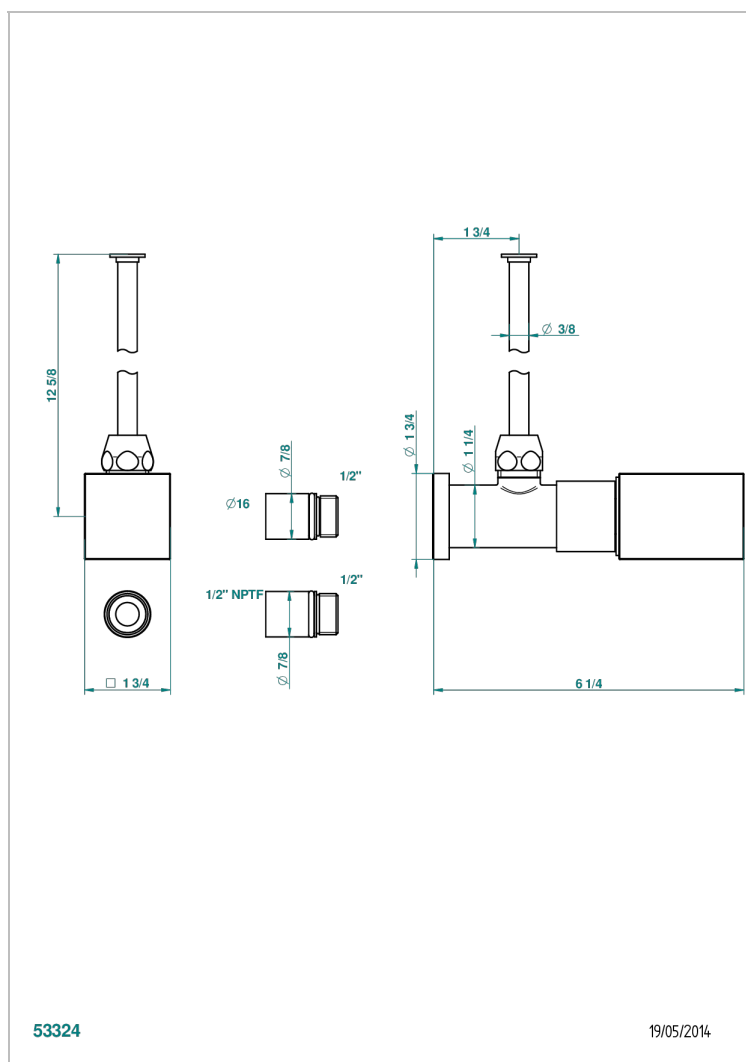

BEYOND CRYSTAL - CLEAR CRYSTAL

U6F-181/SWC

Angle supply valve with 3/8" adaptor set for toilet

CHARACTERISTIC

- Beyond Crystal - Clear crystal
- Angle supply valve with 3/8" adaptor set for toilet

AVAILABLE FINITIONS