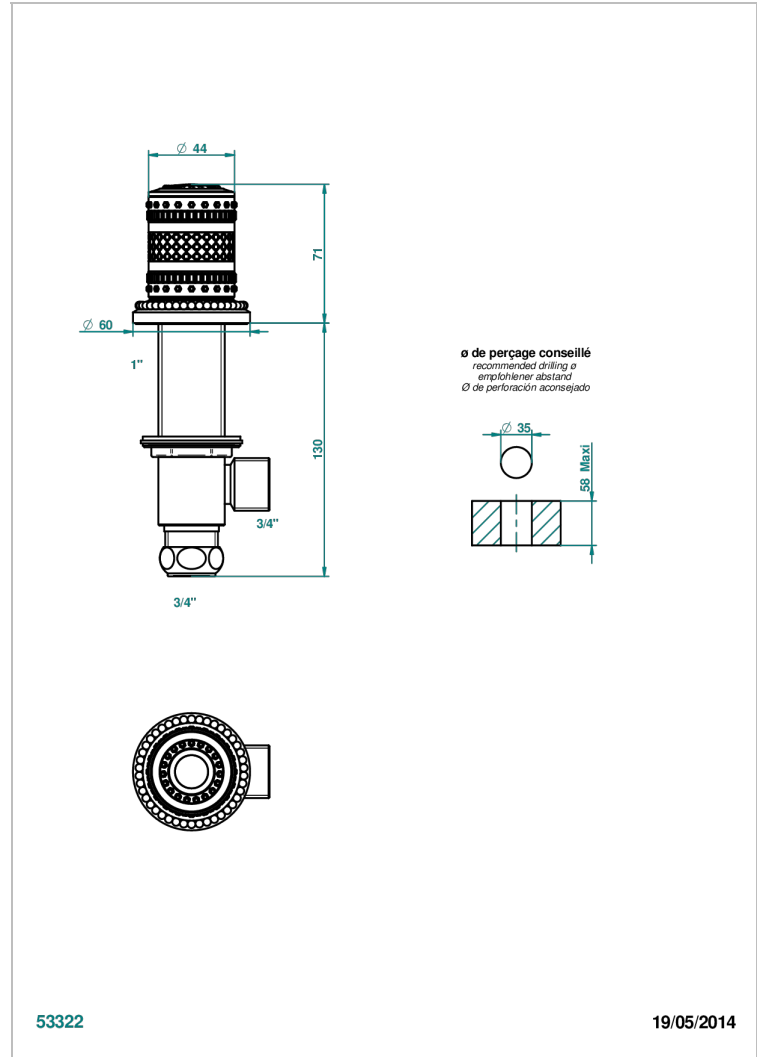

MONTE CARLO, GOLD PORCELAIN

U8B-36

Rim mounted 3/4" valve

THG®
PARIS

CHARACTERISTIC

- Monte Carlo, gold porcelain
- Rim mounted 3/4" valve

AVAILABLE FINITIONS

Antique nickel - H28
Black ceram - D30
Lacquered light bronze - D01
Matt chrome - C02
Matt gold - F07
Matt nickel (color finish) - C01

Polished chrome (color finish) - A02
Polished chrome / Polished gold (color finish) - G02
Polished gold (color finish) - F01
Polished nickel - B01
Soft gold - F30
Soft matt gold - F31

Varnished matt antique red copper (color finish) - H07