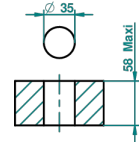

MONTE CARLO, GOLD PORCELAIN

U8B-36

Rim mounted 3/4" valve

THG®
PARIS

CHARACTERISTIC

- Monte Carlo, gold porcelain
- Rim mounted 3/4" valve

AVAILABLE FINITIONS

Antique nickel - H28
Black ceram - D30
Lacquered light bronze - D01
Matt chrome - C02
Matt gold - F07
Matt nickel (color finish) - C01

Polished chrome (color finish) - A02
Polished chrome / Polished gold (color finish) - G02
Polished gold (color finish) - F01
Polished nickel - B01
Soft gold - F30
Soft matt gold - F31

Varnished matt antique red copper (color finish) - H07