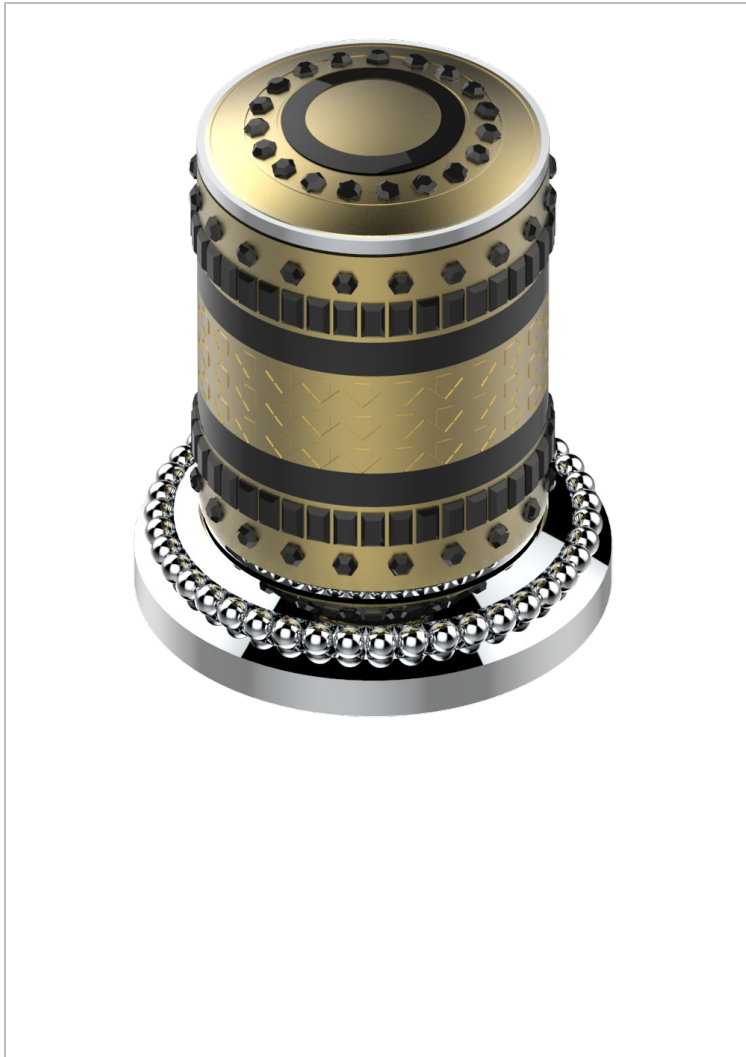

MONTE CARLO, GOLD PORCELAIN

U8B-36

Rim mounted 3/4" valve

THG[®]
PARIS

CHARACTERISTIC

- Monte Carlo, gold porcelain
- Rim mounted 3/4" valve

AVAILABLE FINITIONS

Antique nickel - H28
Black ceram - D30
Lacquered light bronze - D01
Matt chrome - C02
Matt gold - F07
Matt nickel (color finish) - C01

Polished chrome (color finish) - A02
Polished chrome / Polished gold (color finish) - G02
Polished gold (color finish) - F01
Polished nickel - B01
Soft gold - F30
Soft matt gold - F31

Varnished matt antique red copper (color finish) - H07