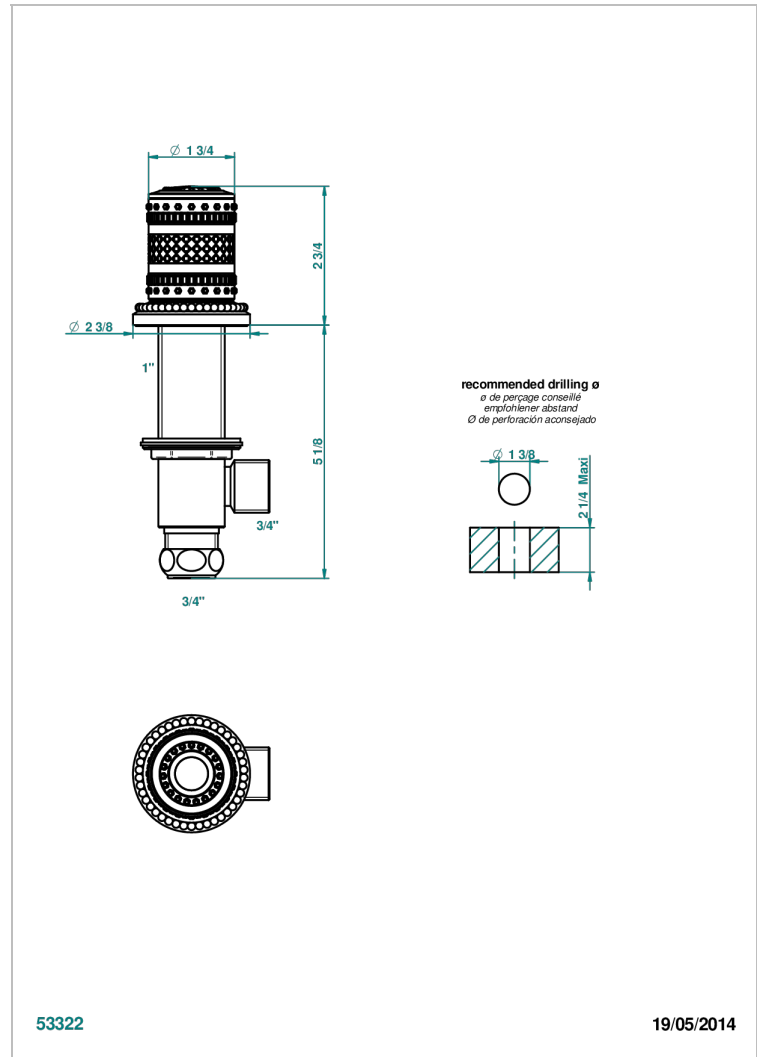

MONTE CARLO, GOLD PORCELAIN

U8B-36

Rim mounted 3/4" valve

THG[®]
PARIS

CHARACTERISTIC

- Monte Carlo, gold porcelain
- Rim mounted 3/4" valve

AVAILABLE FINITIONS

Antique nickel - H28
Black ceram - D30
Lacquered light bronze - D01
Matt chrome - C02
Matt gold - F07
Matt nickel (color finish) - C01

Polished chrome (color finish) - A02
Polished chrome / Polished gold (color finish) - G02
Polished gold (color finish) - F01
Polished nickel - B01
Soft gold - F30
Soft matt gold - F31

Varnished matt antique red copper (color finish) - H07