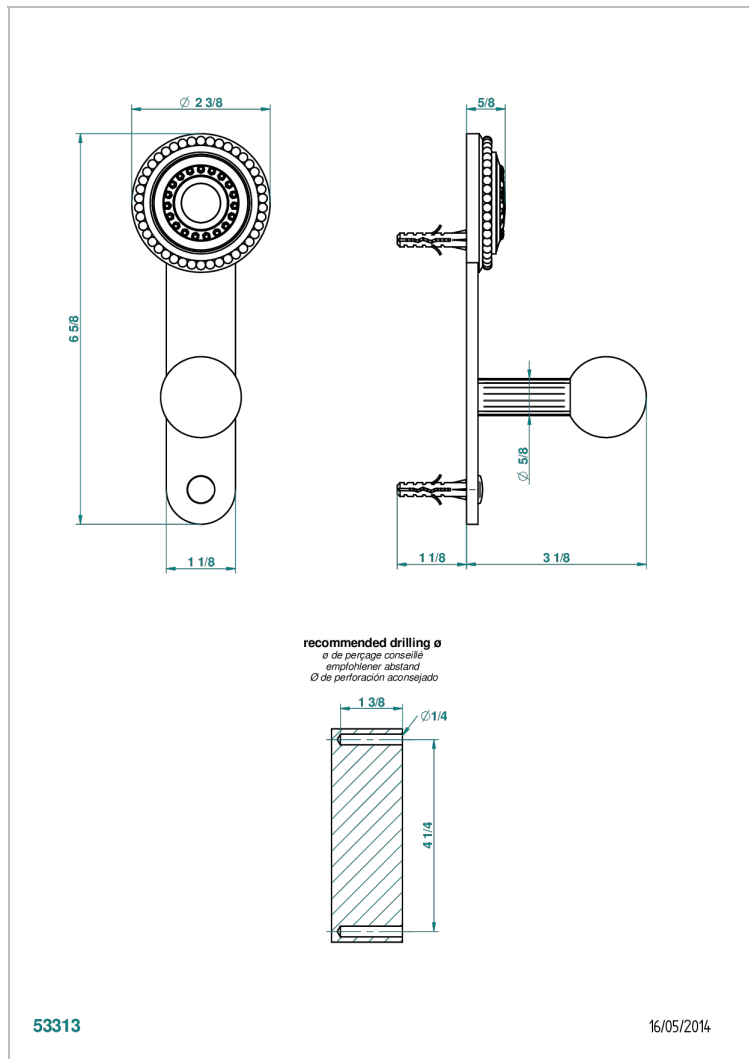

MONTE CARLO, WHITE GOLD PORCELAIN

U8C-517

Robe hook

CHARACTERISTIC

- Monte Carlo, white gold porcelain
- Robe hook

AVAILABLE FINITIONS

Black ceram - D30
Chrome polished - A02
Chrome polished / gold polished - G02
Copper antique matt, coated - H07
Gold mat - F07
Gold polished - F01