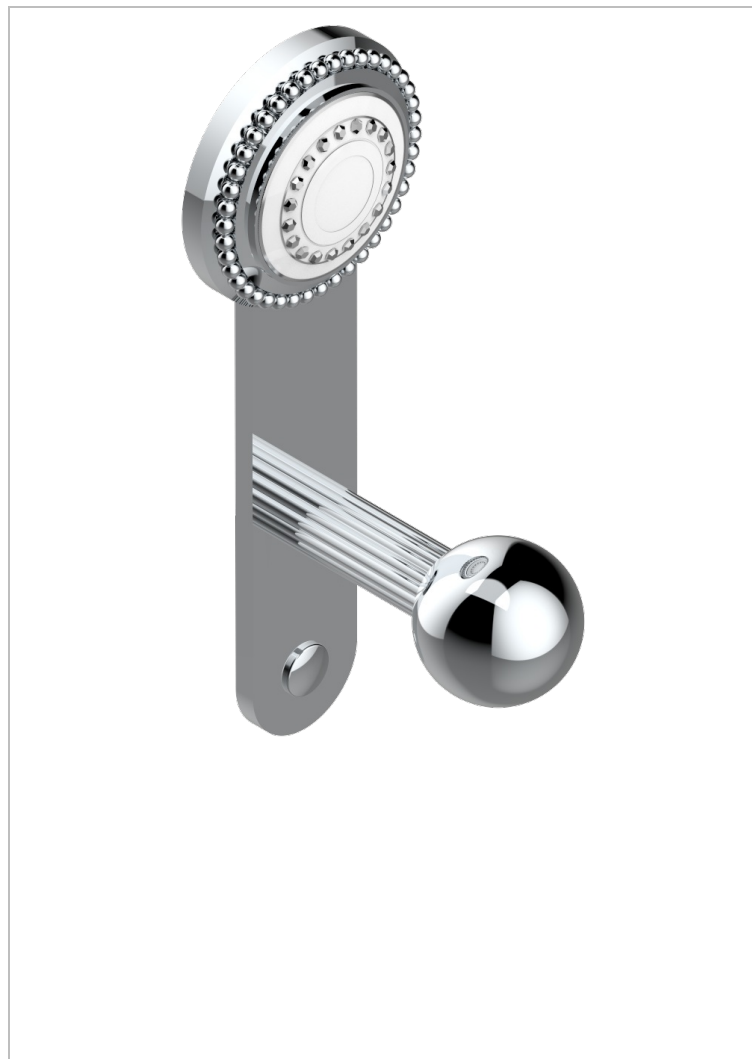

MONTE CARLO, WHITE GOLD PORCELAIN

U8C-517

Robe hook

CHARACTERISTIC

- Monte Carlo, white gold porcelain
- Robe hook

AVAILABLE FINITIONS

Black ceram - D30
Chrome polished - A02
Chrome polished / gold polished - G02
Copper antique matt, coated - H07
Gold mat - F07
Gold polished - F01

Light coated bronze - D01
Matt chrome (American satin) - C02
Matt nickel (American satin) - C01
Nickel antique / Sovereign - H28
Nickel polished - B01
Soft gold - F30

Soft matt gold - F31