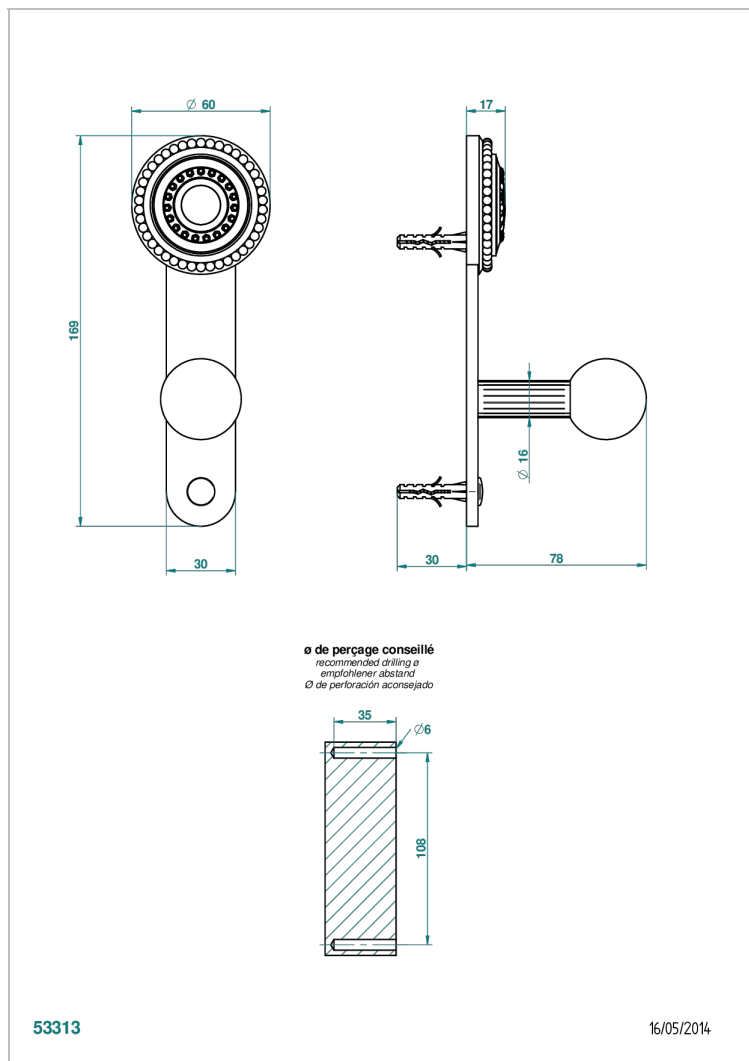

MONTE CARLO, WHITE GOLD PORCELAIN

U8C-517

Single robe hook

CHARACTERISTIC

- Monte Carlo, white gold porcelain
- Single robe hook

AVAILABLE FINITIONS

Antique nickel - H28
Black ceram - D30
Lacquered light bronze - D01
Matt chrome - C02
Matt gold - F07
Matt nickel (color finish) - C01