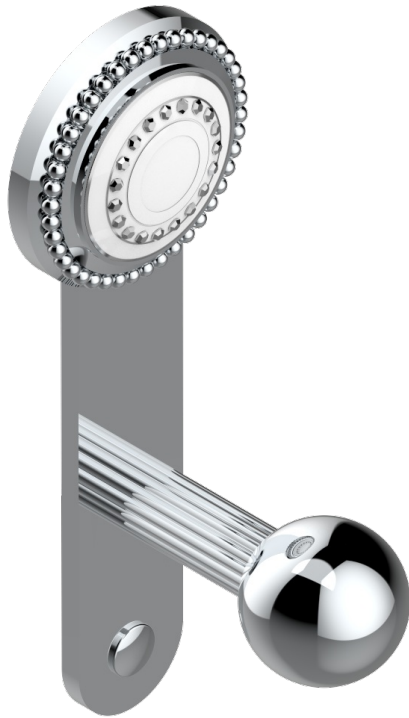

MONTE CARLO, WHITE GOLD PORCELAIN

U8C-517

Single robe hook

THG®
PARIS

53313

16/05/2014

CHARACTERISTIC

- Monte Carlo, white gold porcelain
- Single robe hook

AVAILABLE FINITIONS

Antique nickel - H28
Black ceram - D30
Lacquered light bronze - D01
Matt chrome - C02
Matt gold - F07
Matt nickel (color finish) - C01

Polished chrome (color finish) - A02
Polished chrome / Polished gold (color finish) - G02
Polished gold (color finish) - F01
Polished nickel - B01
Soft gold - F30
Soft matt gold - F31

Varnished matt antique red copper (color finish) - H07