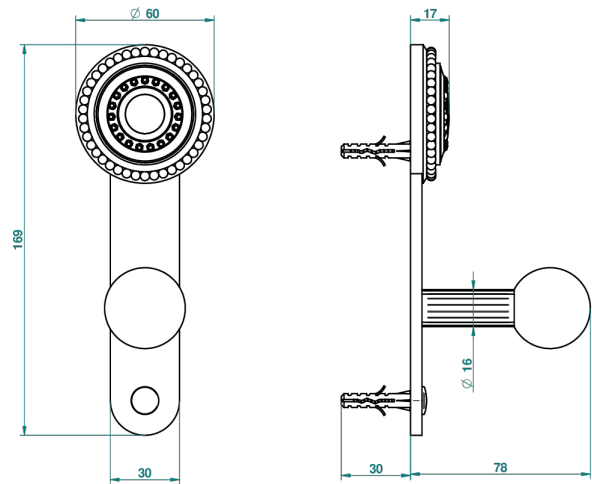

MONTE CARLO, WHITE GOLD PORCELAIN

U8C-517

Single robe hook

THG®
PARIS

53313

16/05/2014

CHARACTERISTIC

- Monte Carlo, white gold porcelain
- Single robe hook

AVAILABLE FINITIONS

Antique nickel - H28
Black ceram - D30
Lacquered light bronze - D01
Matt chrome - C02
Matt gold - F07
Matt nickel (color finish) - C01

Polished chrome (color finish) - A02
Polished chrome / Polished gold (color finish) - G02
Polished gold (color finish) - F01
Polished nickel - B01
Soft gold - F30
Soft matt gold - F31

Varnished matt antique red copper (color finish) - H07