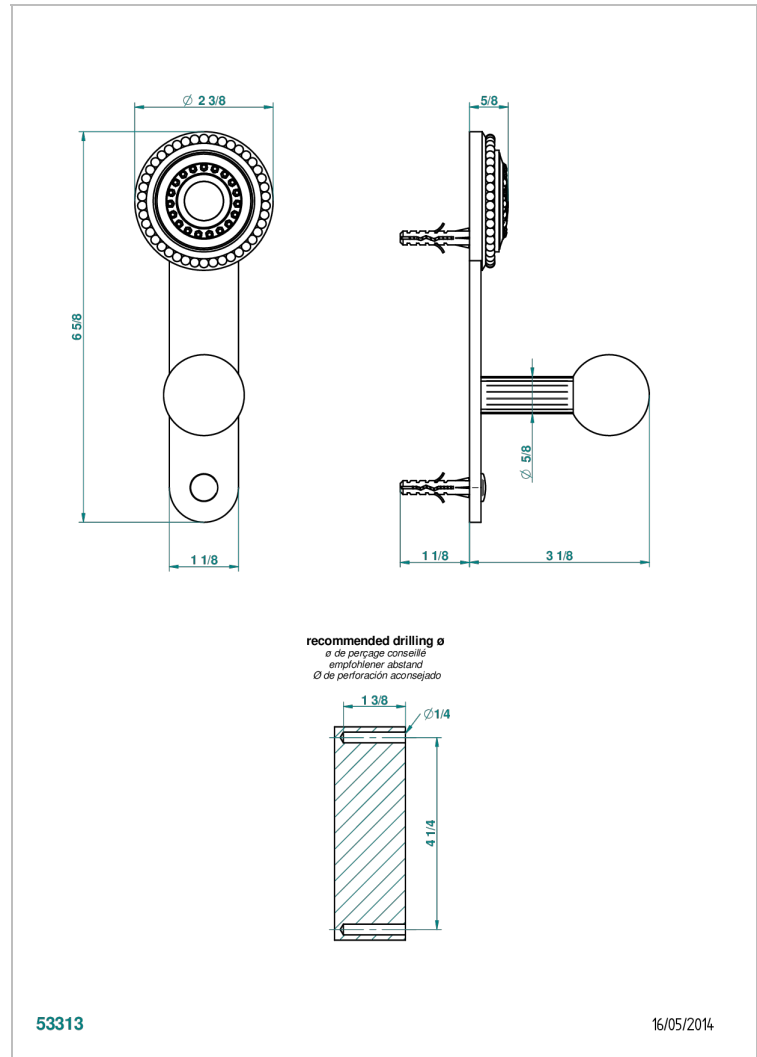

MONTE CARLO, WHITE GOLD PORCELAIN

U8C-517

Single robe hook

CHARACTERISTIC

- Monte Carlo, white gold porcelain
- Single robe hook

AVAILABLE FINITIONS

Antique nickel - H28
Black ceram - D30
Lacquered light bronze - D01
Matt chrome - C02
Matt gold - F07
Matt nickel (color finish) - C01