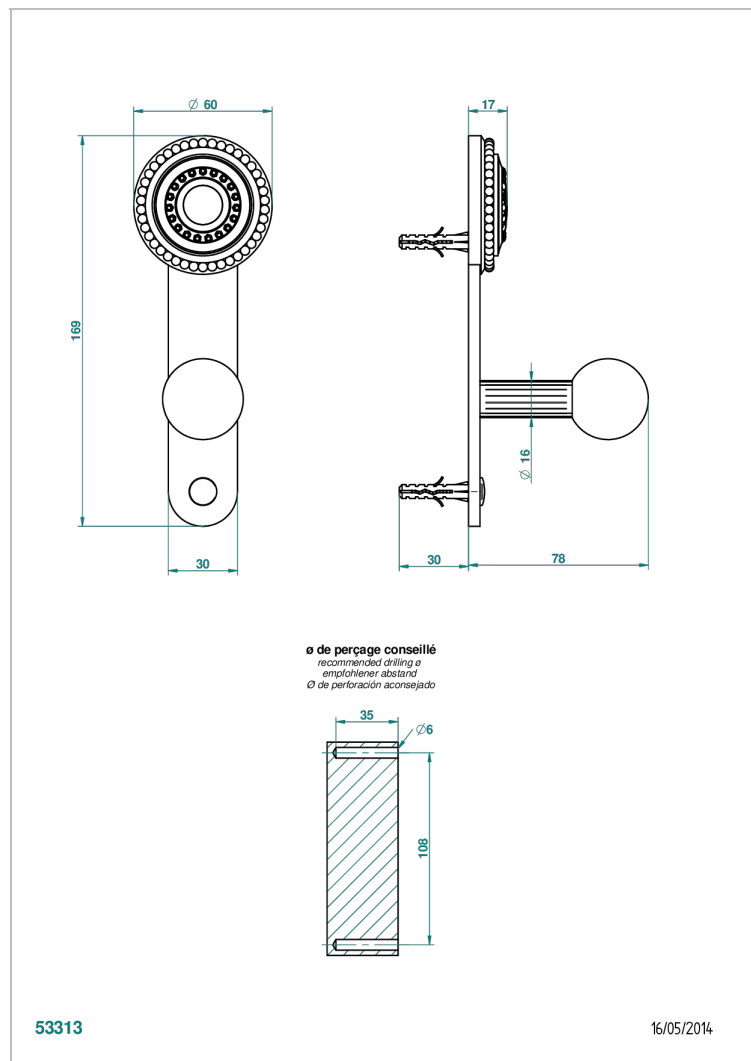

MONTE CARLO, WHITE GOLD PORCELAIN

U8C-517

Single robe hook

CHARACTERISTIC

- Monte Carlo, white gold porcelain
- Single robe hook

AVAILABLE FINITIONS

Antique nickel - H28
Black ceram - D30
Lacquered light bronze - D01
Matt chrome - C02
Matt gold - F07
Matt nickel (color finish) - C01