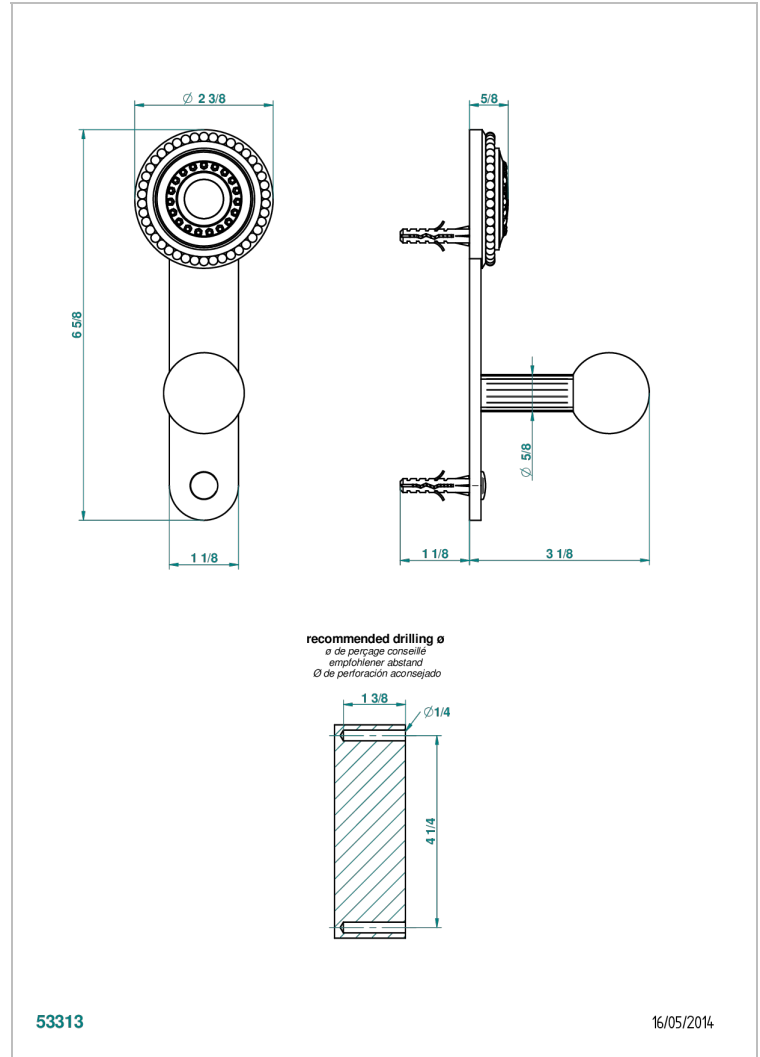

MONTE CARLO, WHITE GOLD PORCELAIN

U8C-517

Single robe hook

CHARACTERISTIC

- Monte Carlo, white gold porcelain
- Single robe hook

AVAILABLE FINITIONS

Antique nickel - H28
Black ceram - D30
Lacquered light bronze - D01
Matt chrome - C02
Matt gold - F07
Matt nickel (color finish) - C01