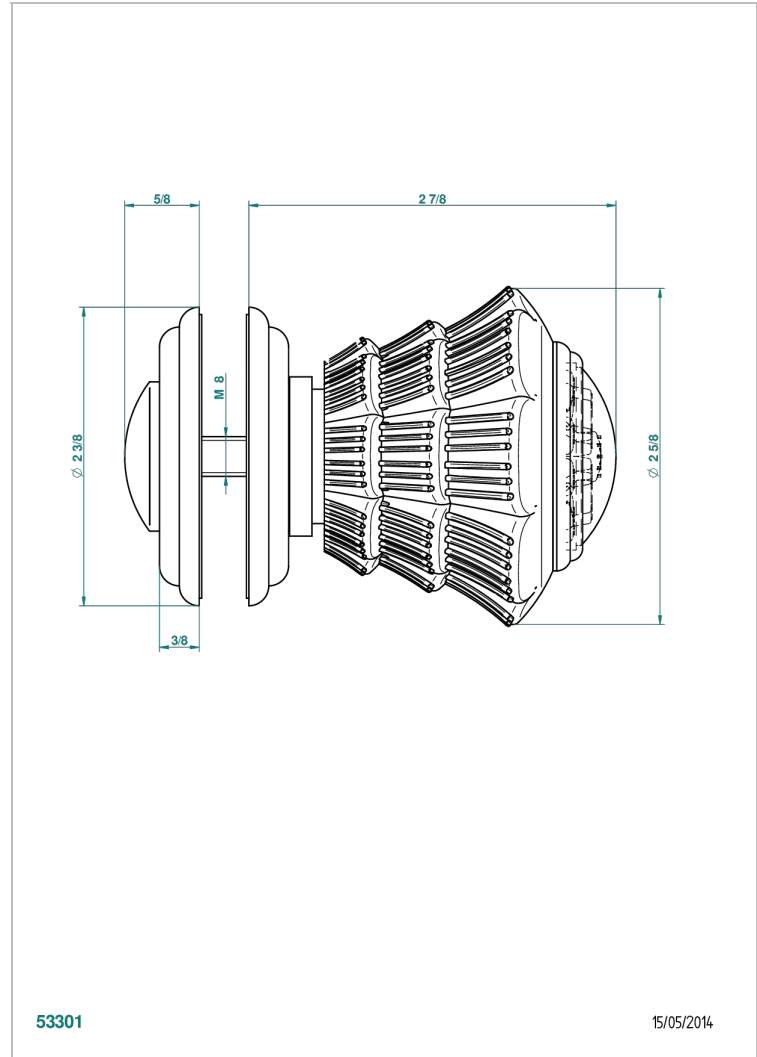

DAHLIA

A41-639V

Large door knob

CHARACTERISTIC

- Dahlia
- Large door knob

AVAILABLE FINITIONS

Antique nickel - H28
Black ceram - D30
Blush PVD - H62
Brass color PVD - H49
Brown bronze color PVD - F33
Gold color PVD - H52