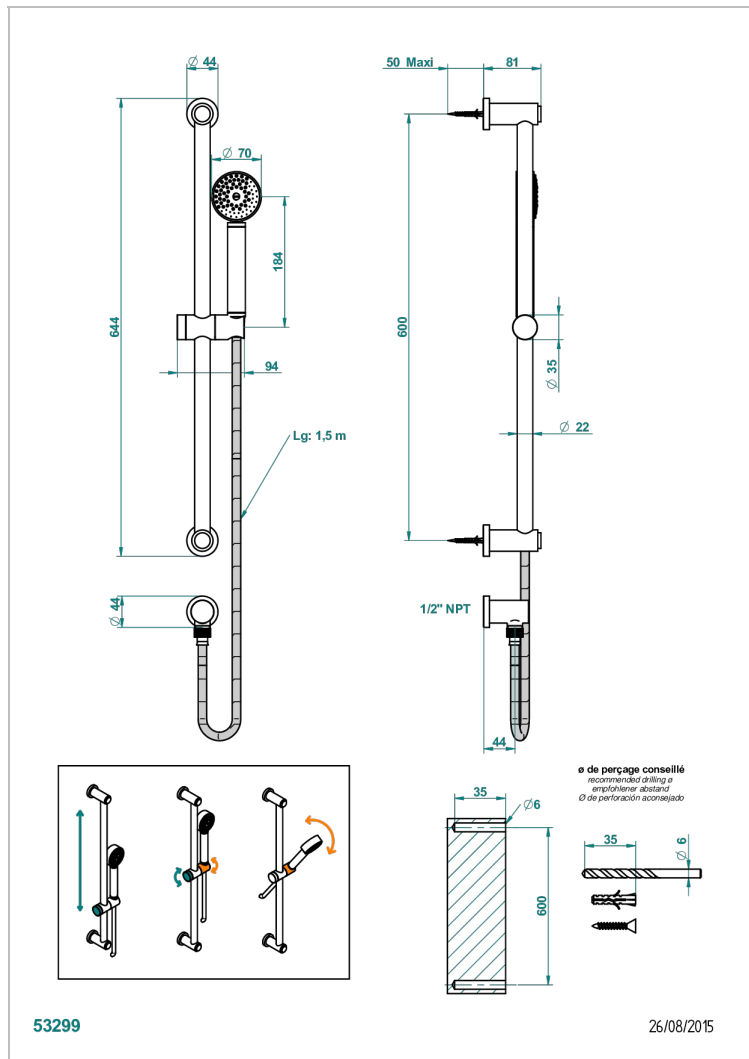

METAMORPHOSE BLACK CERAMIC

G6D-58/US

Slide bar with handshower and elbow

CHARACTERISTIC

- Métamorphose Black Ceramic
- Slide bar with handshower and elbow

TECHNICAL SPECS

- Recommandé : 3 bars (max. 5 bars) - Advised : 43,5 psi (max. 72 psi)
- 9,5 l/min à 3 bars (2.5 gpm at 43.5 psi)

AVAILABLE FINITIONS

Black ceram - D30
Blush PVD - H62
Brass color PVD - H49
Brown bronze color PVD - F33
Chrome polished - A02
Copper antique matt, coated - H07

Gold color PVD - H52
Gold mat - F07
Gold polished - F01
Graphite PVD - H64
Light coated bronze - D01
Matt Umber PVD - H67

Matt blush PVD - H60
Matt brass color PVD - H50
Matt brown bronze color PVD - F34
Matt chrome (American satin) - C02
Matt gold color PVD - H53
Matt graphite PVD - H65

Matt nickel (American satin) - C01
Matt nickel color PVD - H56
Nickel antique / Sovereign - H28
Nickel color PVD - H55
Nickel polished - B01
Soft gold - F30

Soft matt gold - F31
Umber PVD - H66