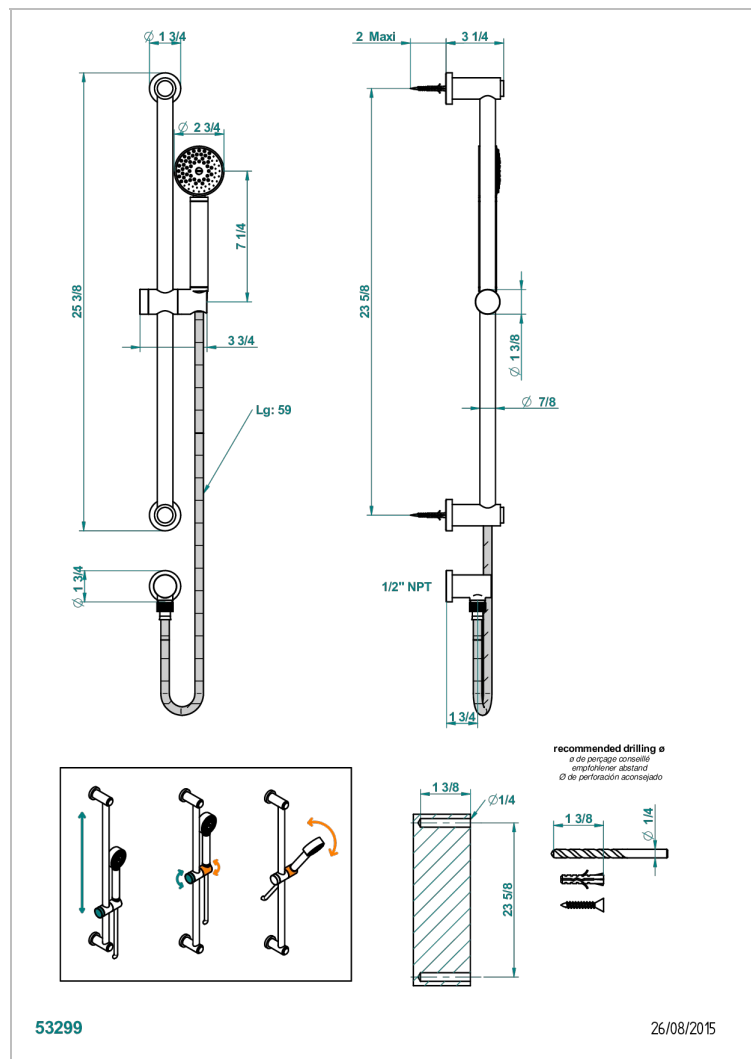

METAMORPHOSE BLACK CERAMIC

G6D-58/US

Slide bar with handsower and elbow

CHARACTERISTIC

- Métamorphose Black Ceramic
- Slide bar with handsower and elbow

TECHNICAL SPECS

- Recommandé : 3 bars (max. 5 bars) - Advised : 43,5 psi (max. 72 psi)
- 9,5 l/min à 3 bars (2.5 gpm at 43.5 psi)