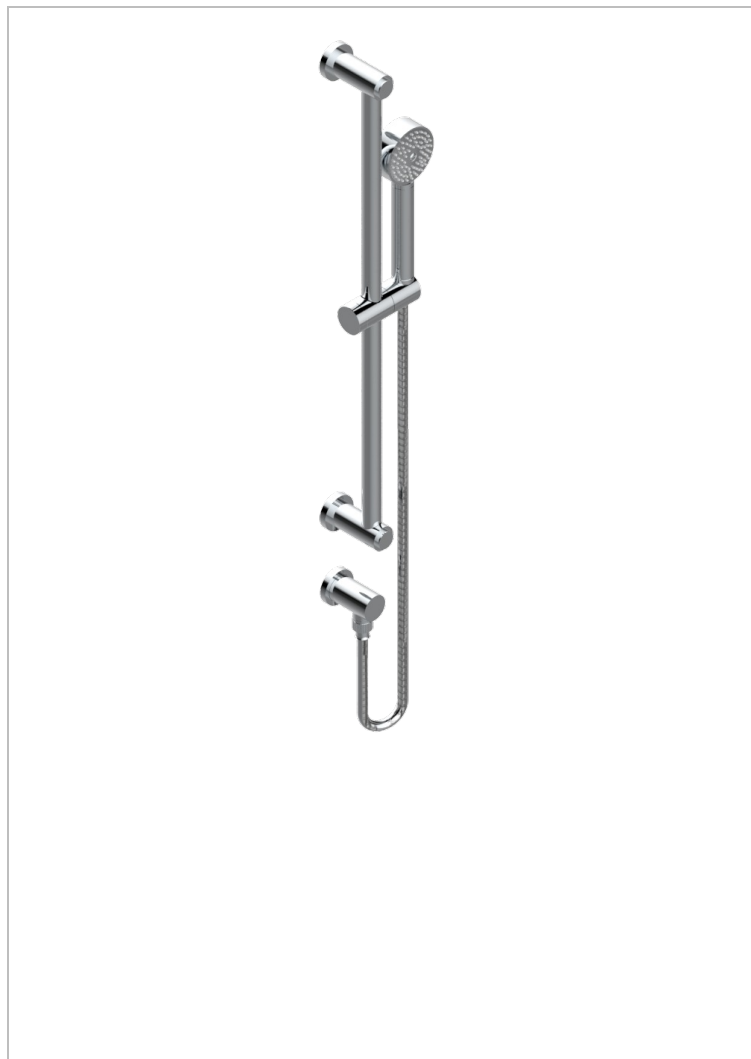

METAMORPHOSE BLACK CERAMIC

G6D-58/US

Slide bar with handsower and elbow

CHARACTERISTIC

- Métamorphose Black Ceramic
- Slide bar with handsower and elbow

TECHNICAL SPECS

- Recommandé : 3 bars (max. 5 bars) - Advised : 43,5 psi (max. 72 psi)
- 9,5 l/min à 3 bars (2.5 gpm at 43.5 psi)

AVAILABLE FINITIONS

Black ceram - D30
Blush PVD - H62
Brass color PVD - H49
Brown bronze color PVD - F33
Chrome polished - A02
Copper antique matt, coated - H07

Gold color PVD - H52
Gold mat - F07
Gold polished - F01
Graphite PVD - H64
Light coated bronze - D01
Matt Umber PVD - H67

Matt blush PVD - H60
Matt brass color PVD - H50
Matt brown bronze color PVD - F34
Matt chrome (American satin) - C02
Matt gold color PVD - H53
Matt graphite PVD - H65

Matt nickel (American satin) - C01
Matt nickel color PVD - H56
Nickel antique / Sovereign - H28
Nickel color PVD - H55
Nickel polished - B01
Soft gold - F30

Soft matt gold - F31
Umber PVD - H66