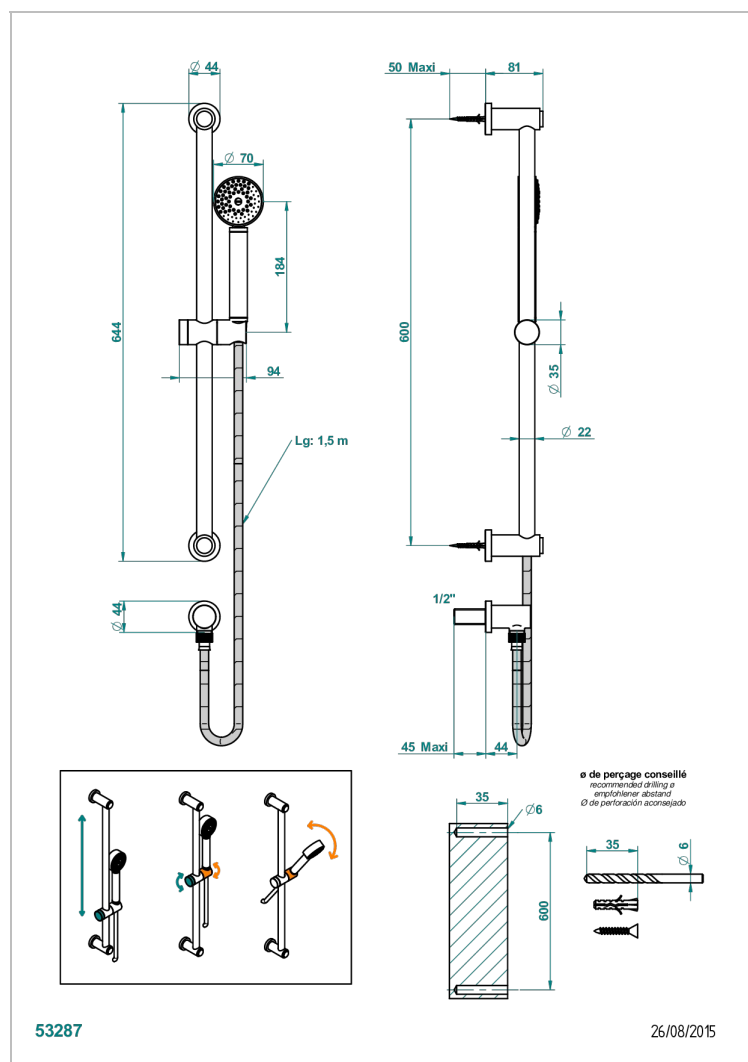

METAMORPHOSE WHITE CERAMIC

G6E-58

Wall mounted stylised handshower, sidebar, hose, hook and elbow

CHARACTERISTIC

- Métamorphose White Ceramic
- Wall mounted stylised handshower, sidebar, hose, hook and elbow

TECHNICAL SPECS

- Recommandé : 3 bars (max. 5 bars) - Advised : 43,5 psi (max. 72 psi)
- 9,5 l/min à 3 bars (2.5 gpm at 43.5 psi)

AVAILABLE FINITIONS

Antique nickel - H28
Black ceram - D30
Blush PVD - H62
Brass color PVD - H49
Brown bronze color PVD - F33
Gold color PVD - H52

Nickel color PVD - H55
Polished chrome (color finish) - A02
Polished gold (color finish) - F01
Polished nickel - B01
Soft gold - F30
Soft matt gold - F31

Umber PVD - H66
Varnished matt antique red copper (color finish) - H07