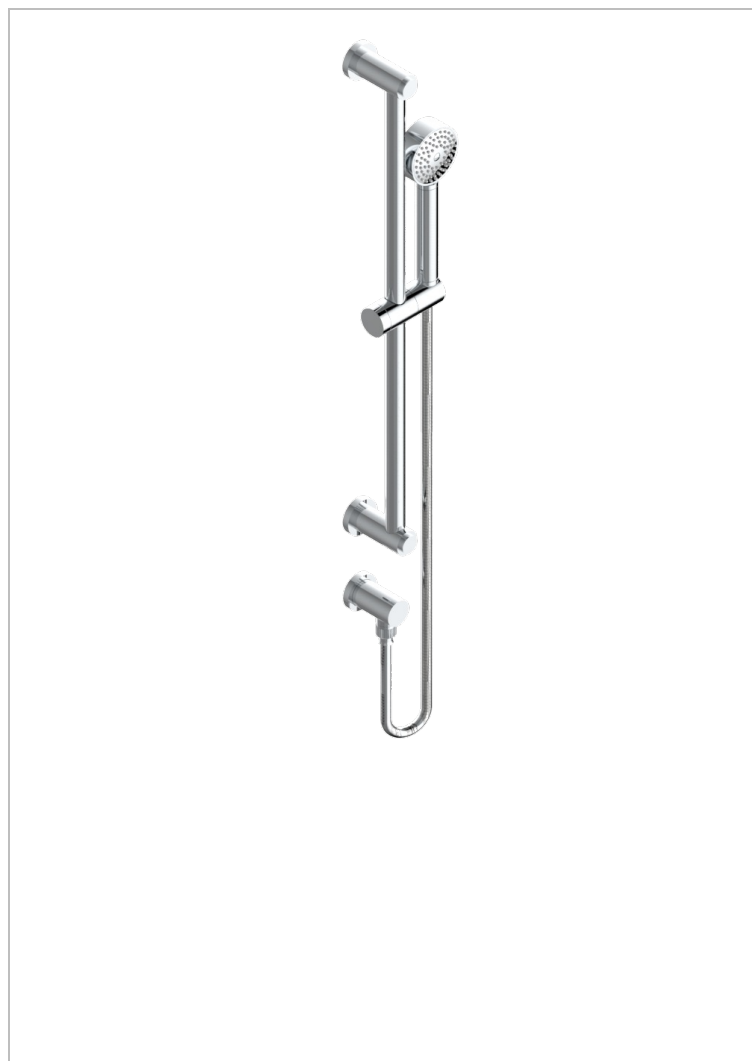

METAMORPHOSE WHITE CERAMIC

G6E-58

Wall mounted stylised handshower, sidebar, hose, hook and elbow

CHARACTERISTIC

- Métamorphose White Ceramic
- Wall mounted stylised handshower, sidebar, hose, hook and elbow

TECHNICAL SPECS

- Recommandé : 3 bars (max. 5 bars) - Advised : 43,5 psi (max. 72 psi)
- 9,5 l/min à 3 bars (2.5 gpm at 43.5 psi)

AVAILABLE FINITIONS

Antique nickel - H28
Black ceram - D30
Blush PVD - H62
Brass color PVD - H49
Brown bronze color PVD - F33
Gold color PVD - H52

Graphite PVD - H64
Lacquered light bronze - D01
Matt Umber PVD - H67
Matt blush PVD - H60
Matt brass color PVD - H50
Matt brown bronze color PVD - F34

Matt chrome - C02
Matt gold - F07
Matt gold color PVD - H53
Matt graphite PVD - H65
Matt nickel (color finish) - C01
Matt nickel color PVD - H56

Nickel color PVD - H55
Polished chrome (color finish) - A02
Polished gold (color finish) - F01
Polished nickel - B01
Soft gold - F30
Soft matt gold - F31

Umber PVD - H66
Varnished matt antique red copper (color finish) - H07