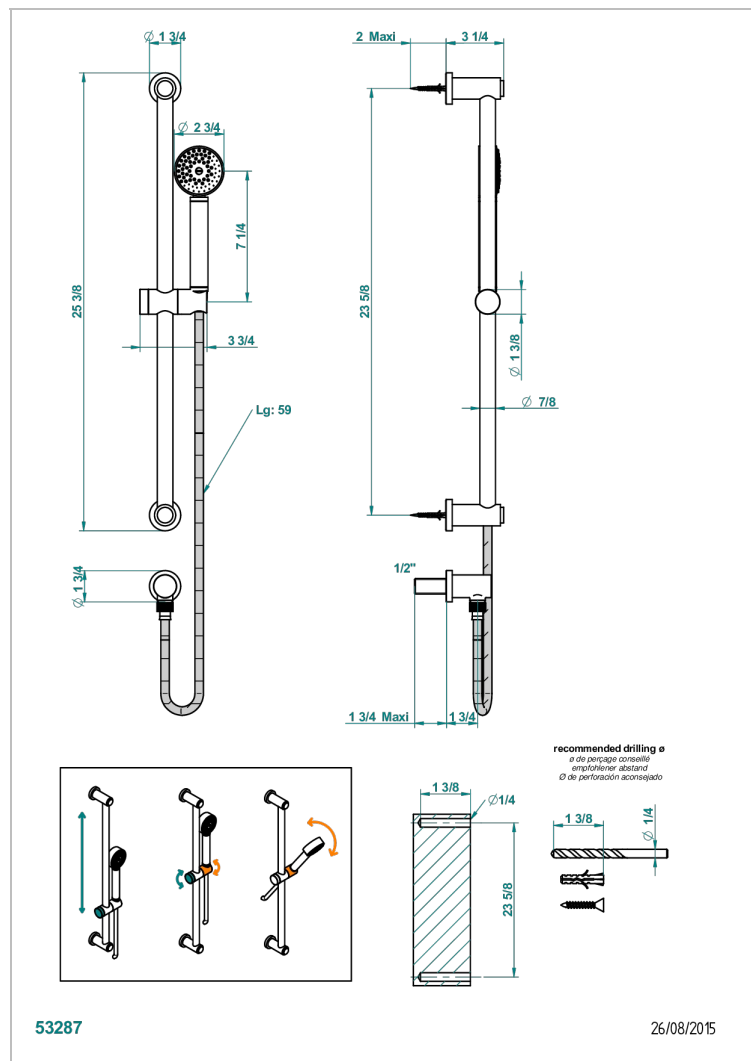

METAMORPHOSE WHITE CERAMIC

G6E-58

Wall mounted stylised handshower, sidebar, hose, hook and elbow

CHARACTERISTIC

- Métamorphose White Ceramic
- Wall mounted stylised handshower, sidebar, hose, hook and elbow

TECHNICAL SPECS

- Recommandé : 3 bars (max. 5 bars) - Advised : 43,5 psi (max. 72 psi)
- 9,5 l/min à 3 bars (2.5 gpm at 43.5 psi)

AVAILABLE FINITIONS

Antique nickel - H28
Black ceram - D30
Blush PVD - H62
Brass color PVD - H49
Brown bronze color PVD - F33
Gold color PVD - H52

Nickel color PVD - H55
Polished chrome (color finish) - A02
Polished gold (color finish) - F01
Polished nickel - B01
Soft gold - F30
Soft matt gold - F31

Umber PVD - H66
Varnished matt antique red copper (color finish) - H07