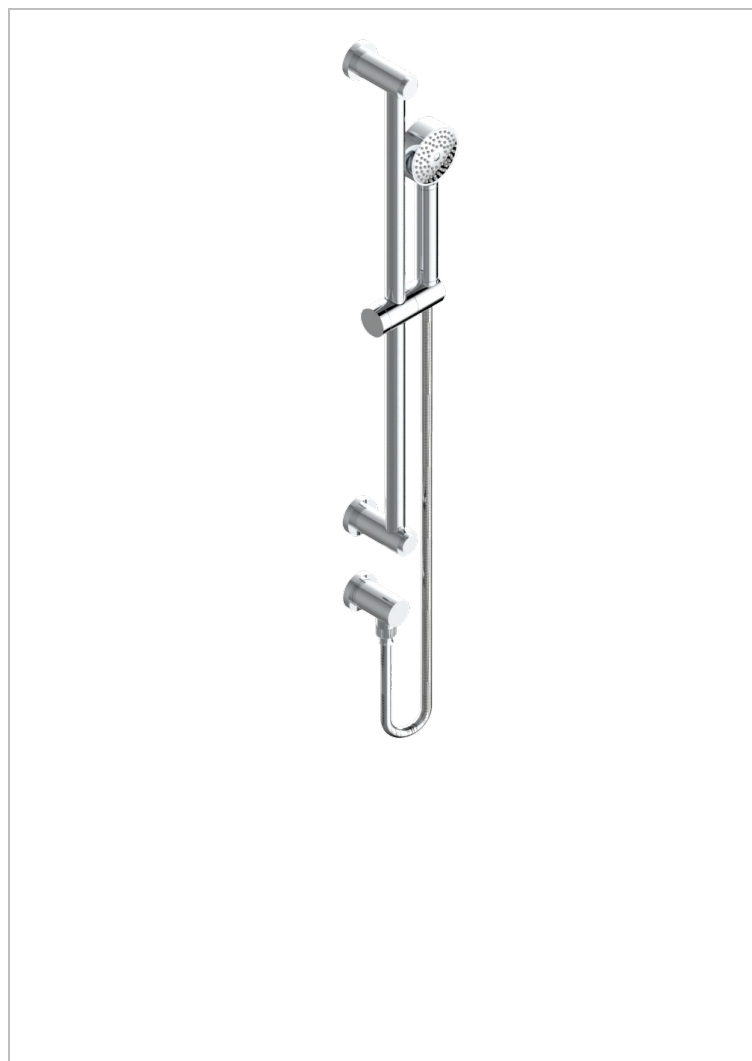

# METAMORPHOSE WHITE CERAMIC

G6E-58

Wall mounted stylised handshower, sidebar, hose, hook and elbow

## CHARACTERISTIC

- Métamorphose White Ceramic
- Wall mounted stylised handshower, sidebar, hose, hook and elbow

## AVAILABLE FINITIONS

Antique nickel - H28  
Black ceram - D30  
Blush PVD - H62  
Brass color PVD - H49  
Brown bronze color PVD - F33  
Gold color PVD - H52

Graphite PVD - H64  
Lacquered light bronze - D01  
Matt Umber PVD - H67  
Matt blush PVD - H60  
Matt brass color PVD - H50  
Matt brown bronze color PVD - F34