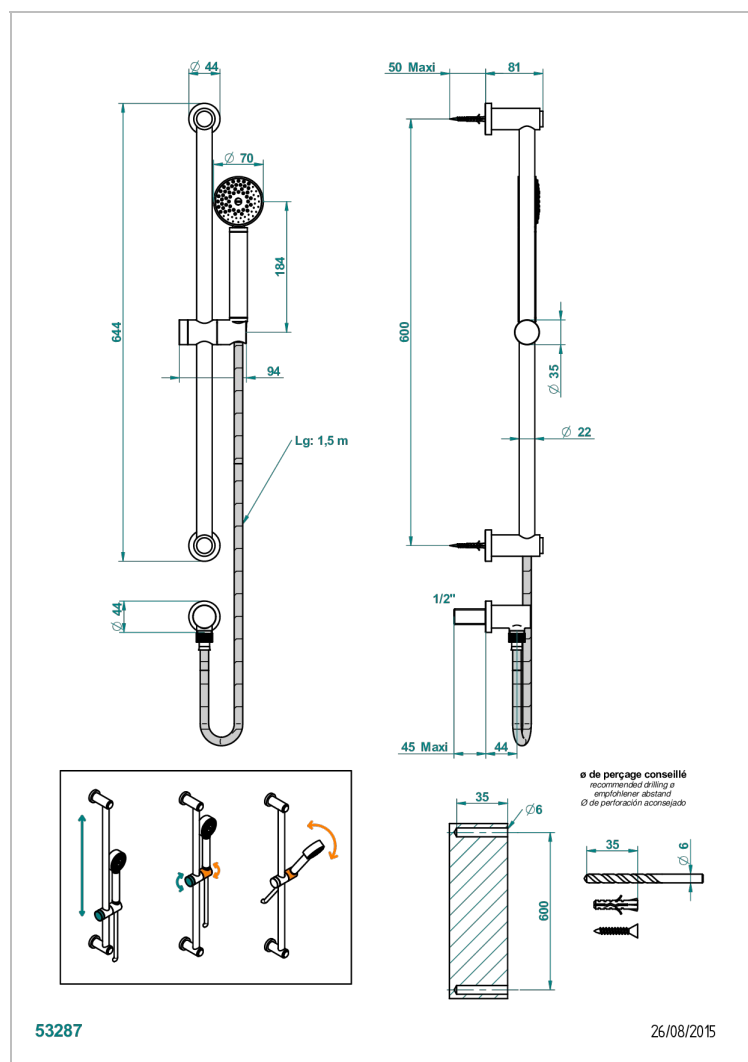

# METAMORPHOSE WHITE CERAMIC

G6E-58

Wall mounted stylised handshower, sidebar, hose, hook and elbow

## CHARACTERISTIC

- Métamorphose White Ceramic
- Wall mounted stylised handshower, sidebar, hose, hook and elbow

## TECHNICAL SPECS

- Recommandé : 3 bars (max. 5 bars) - Advised : 43,5 psi (max. 72 psi)
- 9,5 l/min à 3 bars (2.5 gpm at 43.5 psi)