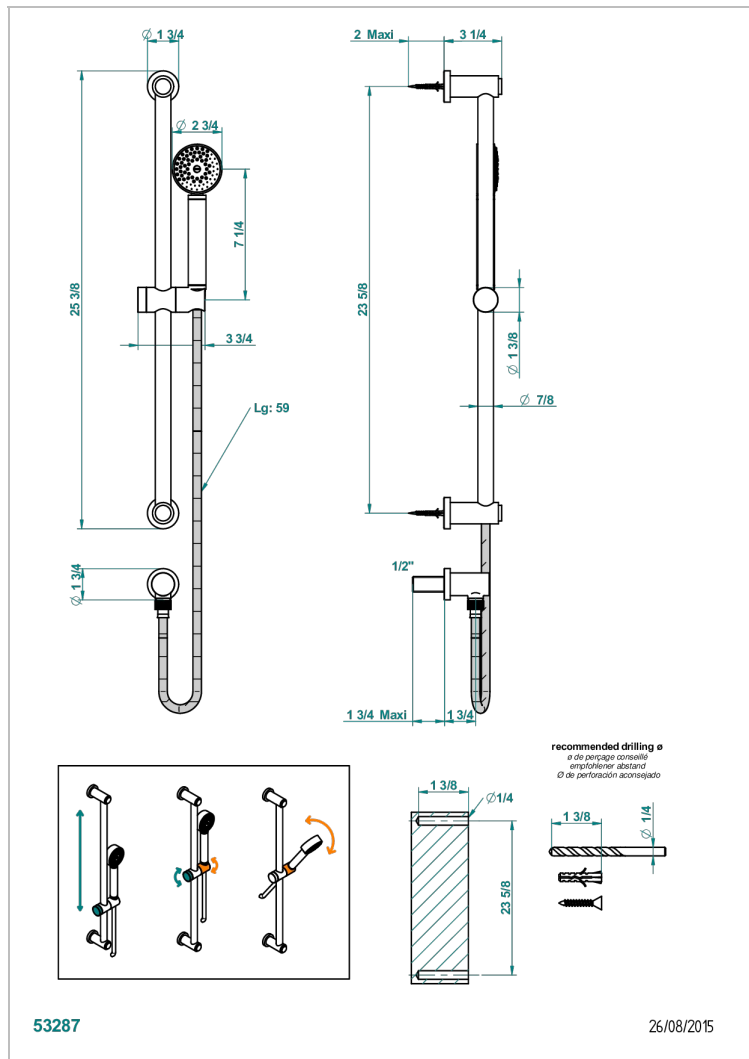

# METAMORPHOSE WHITE CERAMIC

G6E-58

Wall mounted stylised handshower, sidebar, hose, hook and elbow

## CHARACTERISTIC

- Métamorphose White Ceramic
- Wall mounted stylised handshower, sidebar, hose, hook and elbow

## TECHNICAL SPECS

- Recommandé : 3 bars (max. 5 bars) - Advised : 43,5 psi (max. 72 psi)
- 9,5 l/min à 3 bars (2.5 gpm at 43.5 psi)