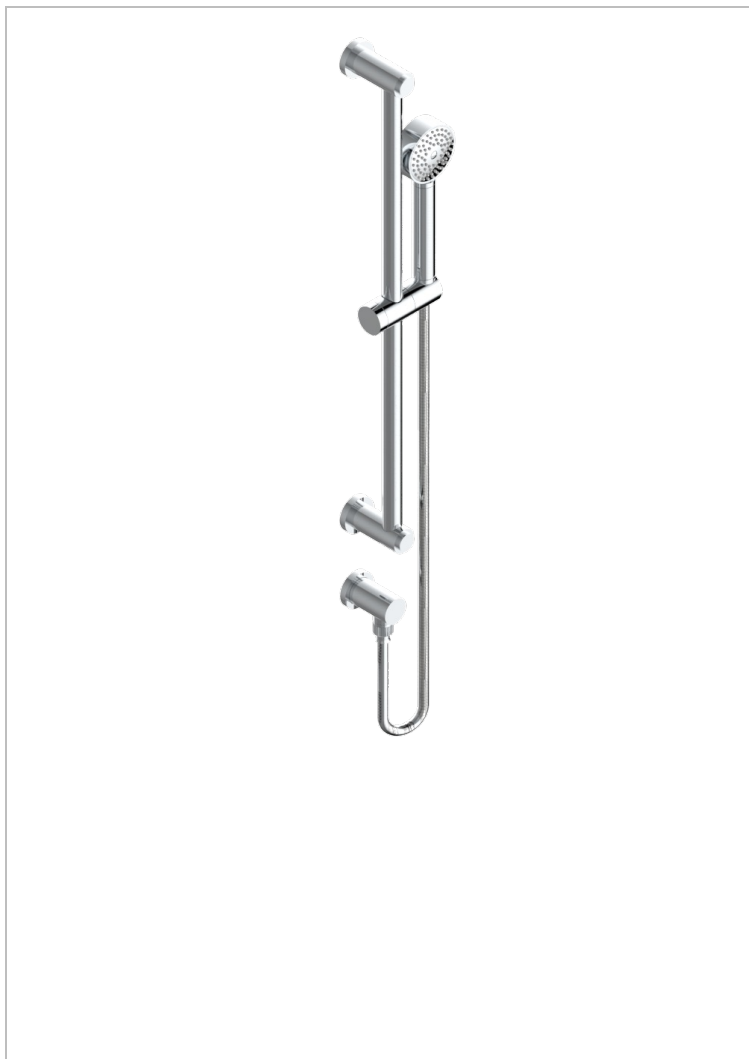

# METAMORPHOSE WHITE CERAMIC

G6E-58

Wall mounted stylised handshower, sidebar, hose, hook and elbow

## CHARACTERISTIC

- Métamorphose White Ceramic
- Wall mounted stylised handshower, sidebar, hose, hook and elbow

## AVAILABLE FINITIONS

Antique nickel - H28  
Black ceram - D30  
Blush PVD - H62  
Brass color PVD - H49  
Brown bronze color PVD - F33  
Gold color PVD - H52

Graphite PVD - H64  
Lacquered light bronze - D01  
Matt Umber PVD - H67  
Matt blush PVD - H60  
Matt brass color PVD - H50  
Matt brown bronze color PVD - F34