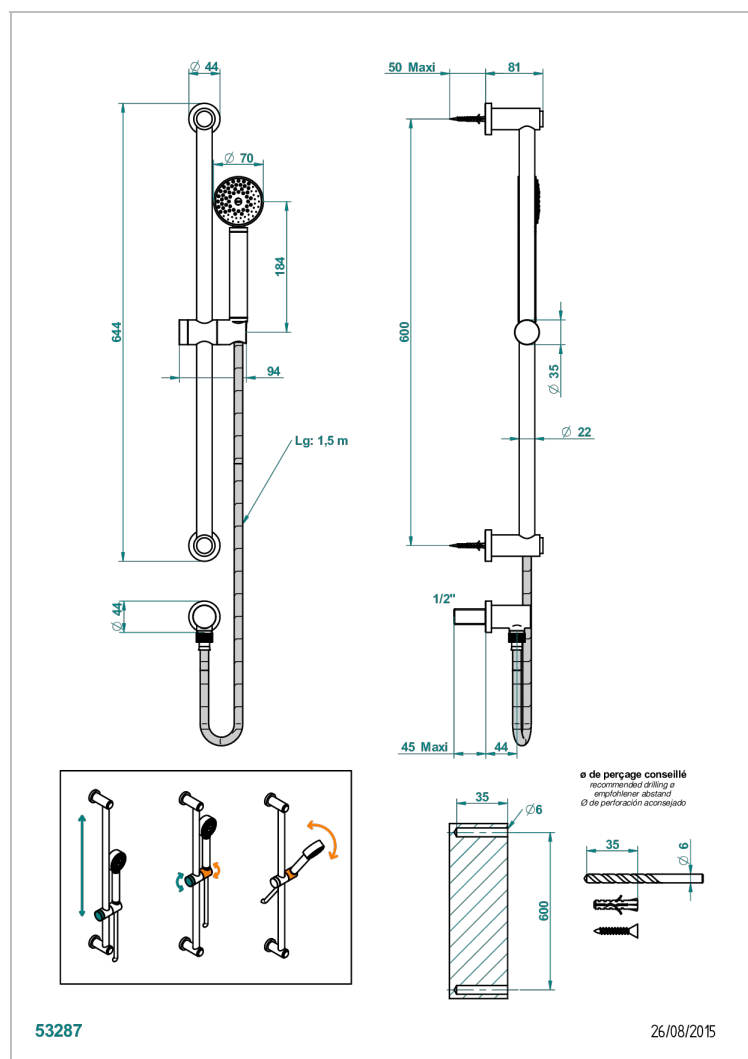

METAMORPHOSE WHITE CERAMIC

G6E-58

Wall mounted stylised handshower, sidebar, hose, hook and elbow

CHARACTERISTIC

- Métamorphose White Ceramic
- Wall mounted stylised handshower, sidebar, hose, hook and elbow

TECHNICAL SPECS

- Recommandé : 3 bars (max. 5 bars) - Advised : 43,5 psi (max. 72 psi)
- 9,5 l/min à 3 bars (2.5 gpm at 43.5 psi)

AVAILABLE FINITIONS

Antique nickel - H28
Black ceram - D30
Blush PVD - H62
Brass color PVD - H49
Brown bronze color PVD - F33
Gold color PVD - H52

Nickel color PVD - H55
Polished chrome (color finish) - A02
Polished gold (color finish) - F01
Polished nickel - B01
Soft gold - F30
Soft matt gold - F31

Umber PVD - H66
Varnished matt antique red copper (color finish) - H07