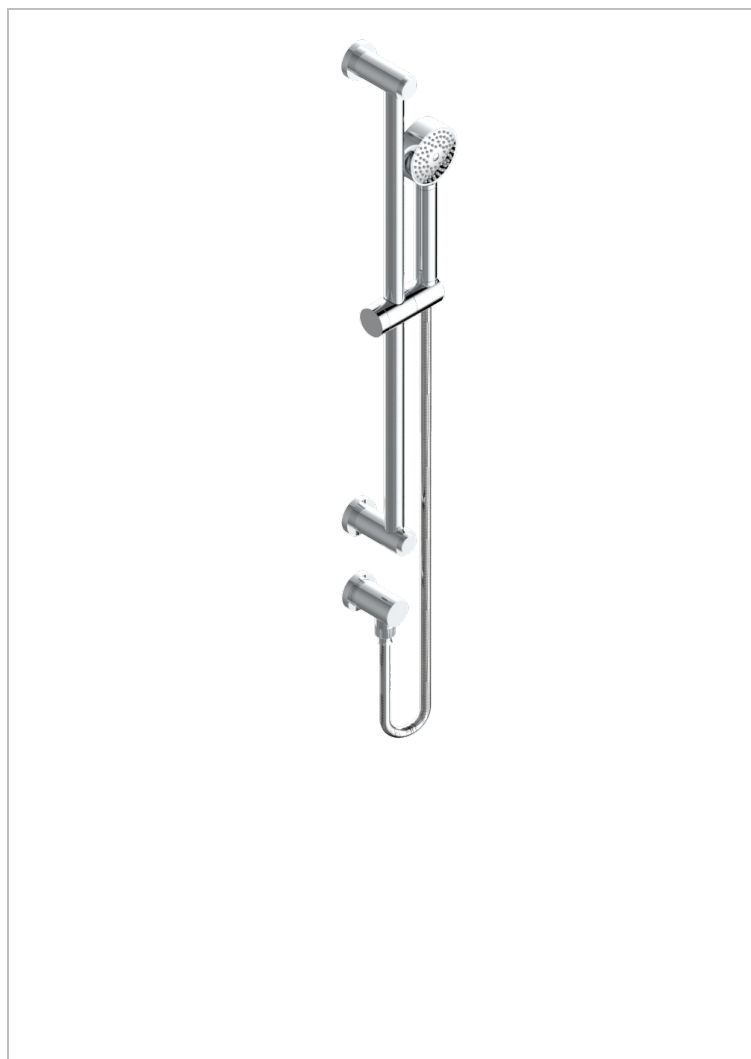

METAMORPHOSE WHITE CERAMIC

G6E-58

Wall mounted stylised handshower, sidebar, hose, hook and elbow

CHARACTERISTIC

- Métamorphose White Ceramic
- Wall mounted stylised handshower, sidebar, hose, hook and elbow

TECHNICAL SPECS

- Recommandé : 3 bars (max. 5 bars) - Advised : 43,5 psi (max. 72 psi)
- 9,5 l/min à 3 bars (2.5 gpm at 43.5 psi)

AVAILABLE FINITIONS

Antique nickel - H28
Black ceram - D30
Blush PVD - H62
Brass color PVD - H49
Brown bronze color PVD - F33
Gold color PVD - H52

Graphite PVD - H64
Lacquered light bronze - D01
Matt Umber PVD - H67
Matt blush PVD - H60
Matt brass color PVD - H50
Matt brown bronze color PVD - F34

Matt chrome - C02
Matt gold - F07
Matt gold color PVD - H53
Matt graphite PVD - H65
Matt nickel (color finish) - C01
Matt nickel color PVD - H56

Nickel color PVD - H55
Polished chrome (color finish) - A02
Polished gold (color finish) - F01
Polished nickel - B01
Soft gold - F30
Soft matt gold - F31

Umber PVD - H66
Varnished matt antique red copper (color finish) - H07