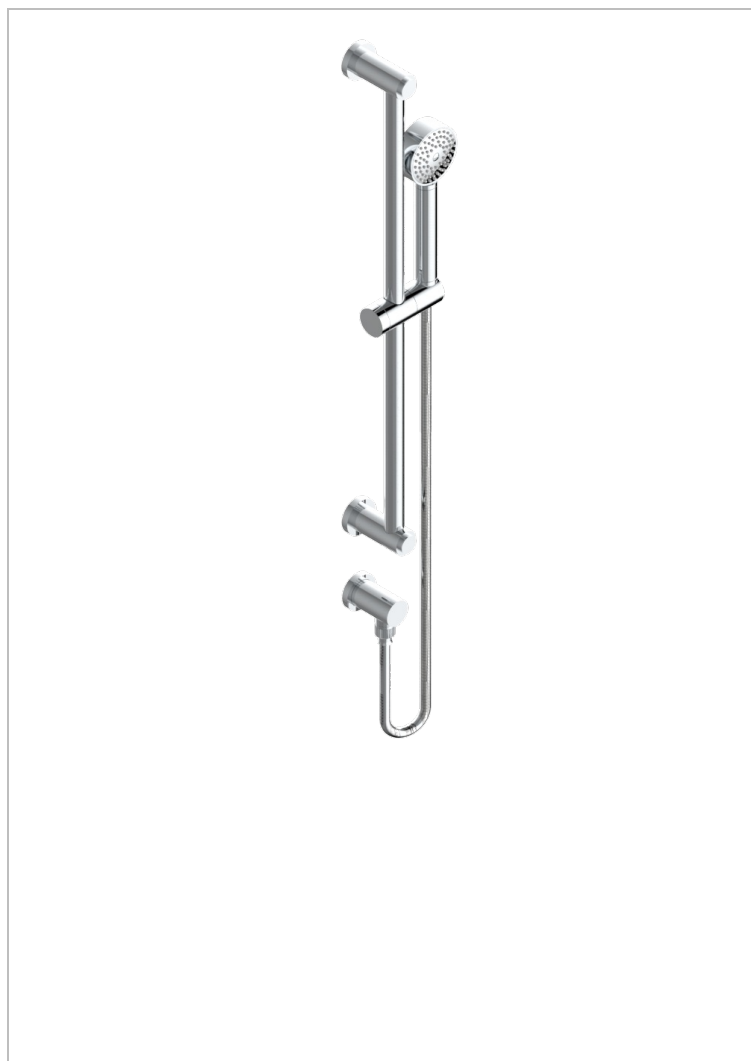

METAMORPHOSE WHITE CERAMIC

G6E-58

Wall mounted stylised handshower, sidebar, hose, hook and elbow

CHARACTERISTIC

- Métamorphose White Ceramic
- Wall mounted stylised handshower, sidebar, hose, hook and elbow

TECHNICAL SPECS

- Recommandé : 3 bars (max. 5 bars) - Advised : 43,5 psi (max. 72 psi)
- 9,5 l/min à 3 bars (2.5 gpm at 43.5 psi)

AVAILABLE FINITIONS

Antique nickel - H28
Black ceram - D30
Blush PVD - H62
Brass color PVD - H49
Brown bronze color PVD - F33
Gold color PVD - H52

Graphite PVD - H64
Lacquered light bronze - D01
Matt Umber PVD - H67
Matt blush PVD - H60
Matt brass color PVD - H50
Matt brown bronze color PVD - F34

Matt chrome - C02
Matt gold - F07
Matt gold color PVD - H53
Matt graphite PVD - H65
Matt nickel (color finish) - C01
Matt nickel color PVD - H56

Nickel color PVD - H55
Polished chrome (color finish) - A02
Polished gold (color finish) - F01
Polished nickel - B01
Soft gold - F30
Soft matt gold - F31

Umber PVD - H66
Varnished matt antique red copper (color finish) - H07