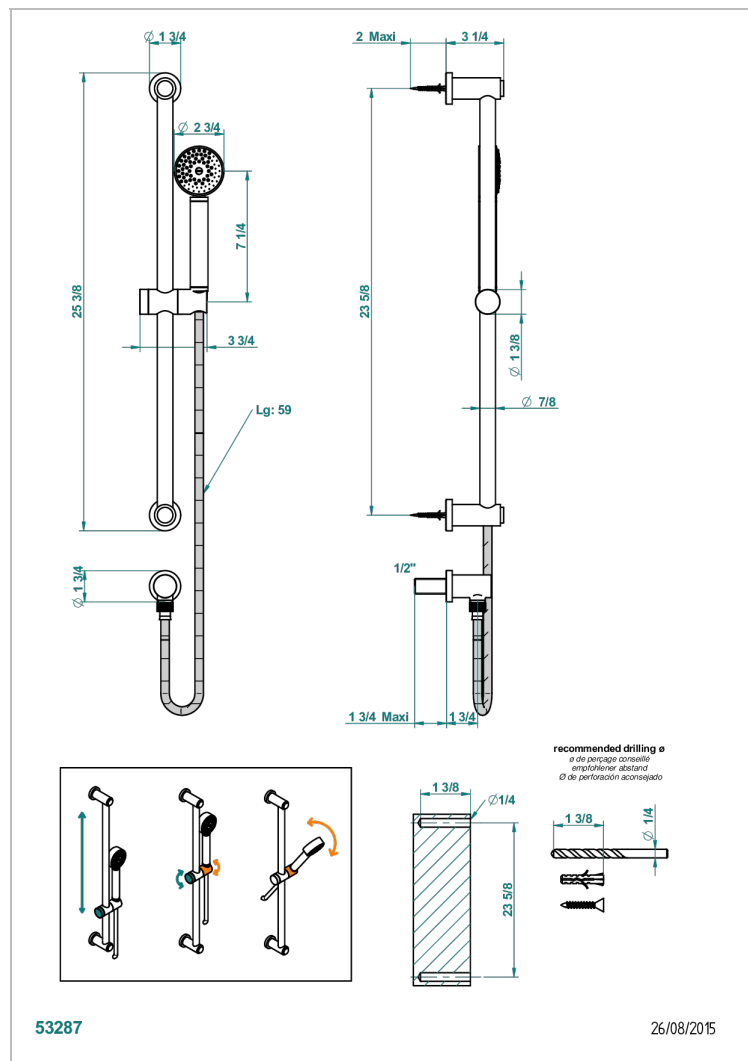

METAMORPHOSE WHITE CERAMIC

G6E-58

Wall mounted stylised handshower, sidebar, hose, hook and elbow

CHARACTERISTIC

- Métamorphose White Ceramic
- Wall mounted stylised handshower, sidebar, hose, hook and elbow

TECHNICAL SPECS

- Recommandé : 3 bars (max. 5 bars) - Advised : 43,5 psi (max. 72 psi)
- 9,5 l/min à 3 bars (2.5 gpm at 43.5 psi)

AVAILABLE FINITIONS

Antique nickel - H28
Black ceram - D30
Blush PVD - H62
Brass color PVD - H49
Brown bronze color PVD - F33
Gold color PVD - H52

Nickel color PVD - H55
Polished chrome (color finish) - A02
Polished gold (color finish) - F01
Polished nickel - B01
Soft gold - F30
Soft matt gold - F31

Umber PVD - H66
Varnished matt antique red copper (color finish) - H07