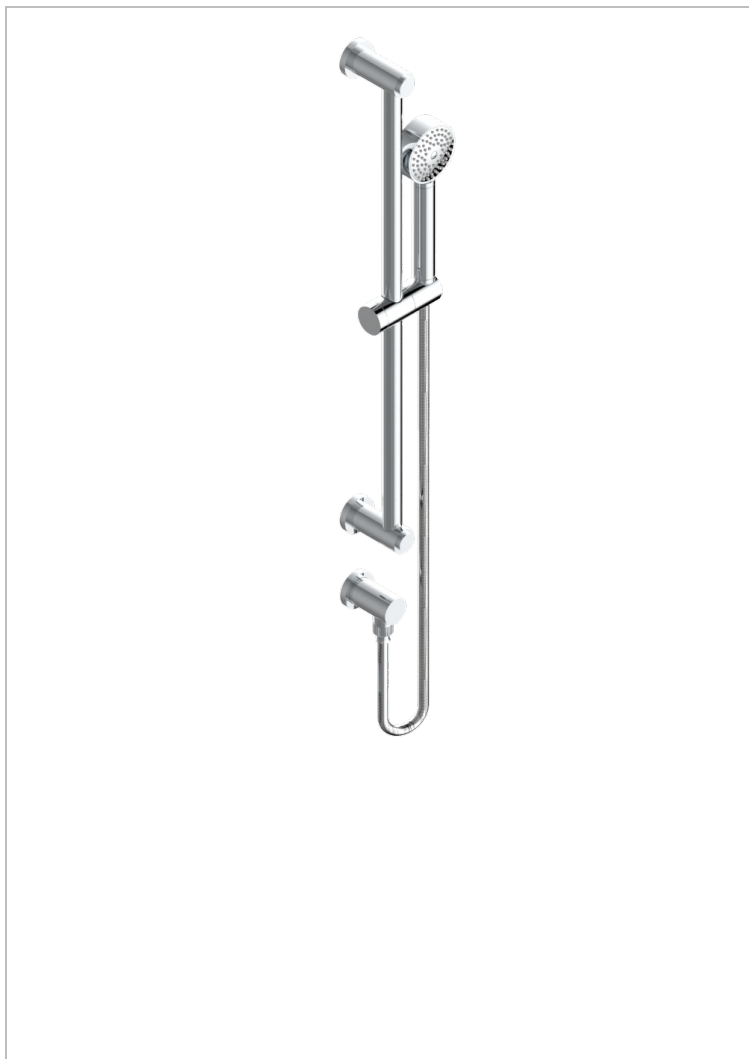

# METAMORPHOSE BLACK CERAMIC

G6D-58

Wall mounted stylised handshower, sidebar, hose, hook and elbow

## CHARACTERISTIC

- Métamorphose Black Ceramic
- Wall mounted stylised handshower, sidebar, hose, hook and elbow

## AVAILABLE FINITIONS

Antique nickel - H28  
Black ceram - D30  
Blush PVD - H62  
Brass color PVD - H49  
Brown bronze color PVD - F33  
Gold color PVD - H52

Graphite PVD - H64  
Lacquered light bronze - D01  
Matt Umber PVD - H67  
Matt blush PVD - H60  
Matt brass color PVD - H50  
Matt brown bronze color PVD - F34