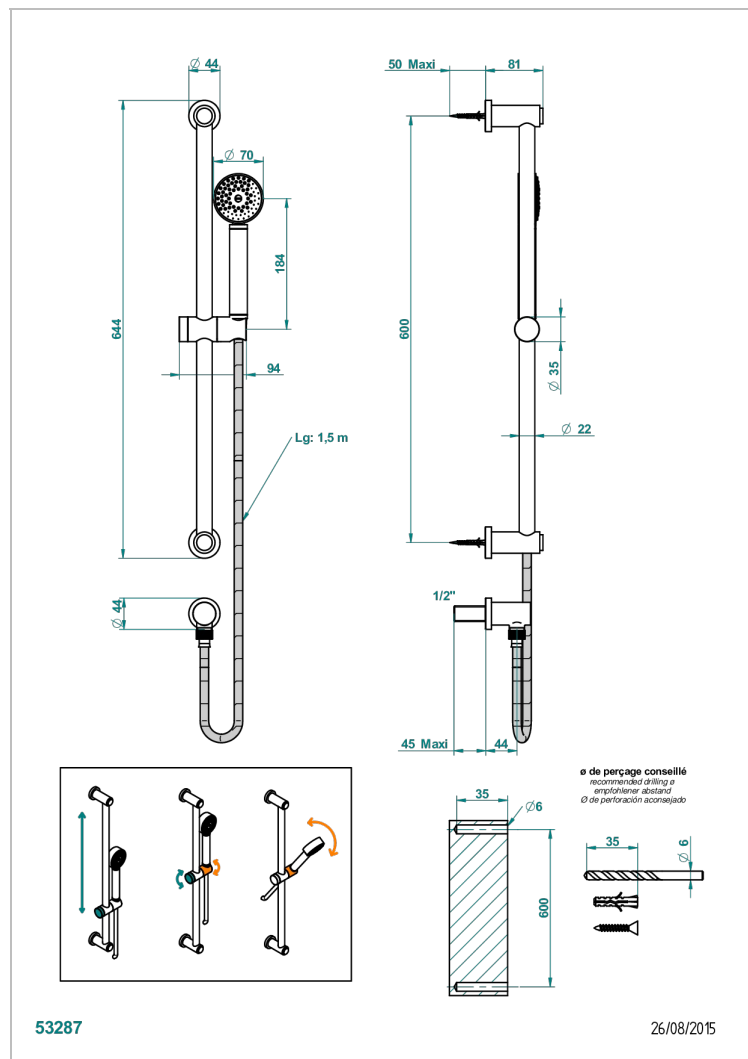

# METAMORPHOSE BLACK CERAMIC

G6D-58

Wall mounted stylised handshower, sidebar, hose, hook and elbow

## CHARACTERISTIC

- Métamorphose Black Ceramic
- Wall mounted stylised handshower, sidebar, hose, hook and elbow

## TECHNICAL SPECS

- Recommandé : 3 bars (max. 5 bars) - Advised : 43,5 psi (max. 72 psi)
- 9,5 l/min à 3 bars (2.5 gpm at 43.5 psi)